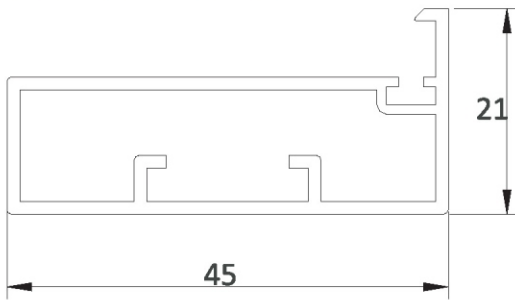

45MM SLIM PROFILE

DP -19

FINISH

ALUM MATT
BRUSH CP
CP
STAINLESS STEEL
ROSE GOLD-CP
MIDNIGHT BLACK
SAPPHIRE GREY
SUPER ROSE GOLD

RATE

₹ 1300/-
₹ 1725/-
₹ 1825/-
₹ 1725/-
₹ 1925/-
₹ 1925/-
₹ 1925/-
₹ 2160/-