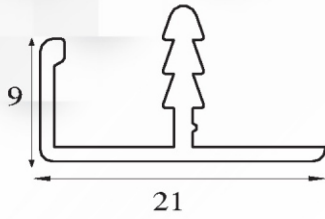

ALUMINIUM PROFILES

21MM F TYPE PROFILE

DP -186

FINISH	RATE
ALUM MATT	₹ 450/-
BRUSH CP	₹ 670/-
CP	₹ 750/-
STAINLESS STEEL	₹ 670/-
ROSE GOLD-CP	₹ 750/-
MIDNIGHT BLACK	₹ 750/-