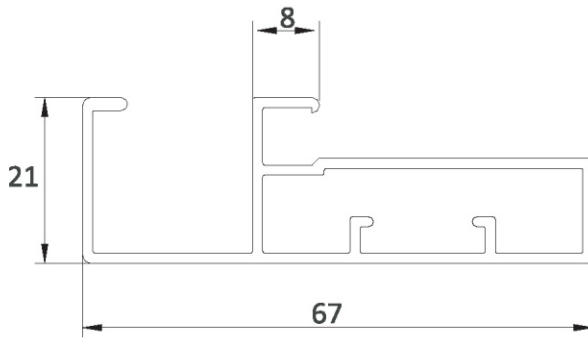

67MM PROFILE

DP-68

FINISH

FINISH	RATE
ALUM MATT	₹ 1700/-
BRUSH CP	₹ 2100/-
CP	₹ 2350/-
STAINLESS STEEL	₹ 2100/-
PURE GOLD	₹ 3000/-
ROSE GOLD-CP	₹ 2250/-
SUPER CHAMPAGNE	₹ 2250/-
IPHONE GOLD	₹ 2250/-
MIDNIGHT BLACK	₹ 2250/-
PEARL BLACK	₹ 2250/-
SAPPHIRE GREY	₹ 2300/-
SUPER ROSE GOLD	₹ 2560/-
BRUSH GOLD	₹ 3000/-