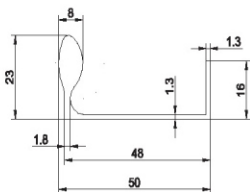

50MM C BULB

DP-311

FINISH

ALUM MATT
MIDNIGHT BLACK
CP
ROSE GOLD-CP

RATE

₹ 1700/-
₹ 2200/-
₹ 2100/-
₹ 2200/-