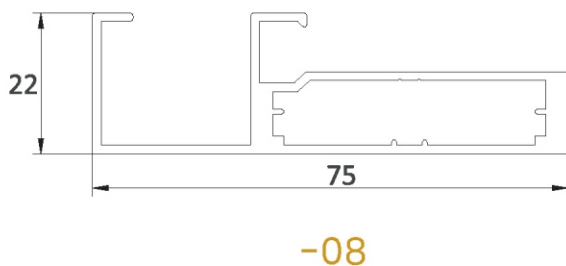

50MM 6MM HANDLE

FINISH	RATE
ALUM MATT	₹ 2450/-
BRUSH CP	₹ 2850/-
CP	₹ 2950/-
STAINLESS STEEL	₹ 2850/-
ROSE GOLD-CP	₹ 3100/-
MIDNIGHT BLACK	₹ 3100/-