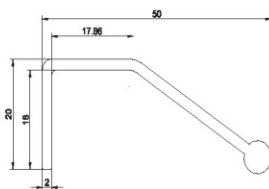

50MM L BULB

DP-312

FINISH

ALUM MATT
MIDNIGHT BLACK
CP
ROSE GOLD-CP

RATE

₹ 1500/-
₹ 2000/-
₹ 1900/-
₹ 2000/-