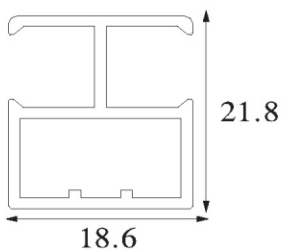

6MM DIVIDER

DP -21

FINISH

RATE

ALUM MATT	₹ 1125/-
BRUSH CP	₹ 1230/-
CP	₹ 1350/-
STAINLESS STEEL	₹ 1230/-
ROSE GOLD-CP	₹ 1400/-
MIDNIGHT BLACK	₹ 1400/-