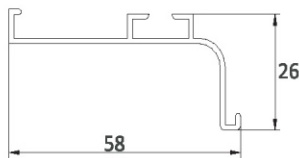

GOLA J PROFILE

DP -75

FINISH

ALUM MATT

MIDNIGHT BLACK

CP

ROSE GOLD-CP

STAINLESS STEEL

RATE

₹ 1075/-

₹ 1475/-

₹ 1475/-

₹ 1575/-

₹ 1375/-