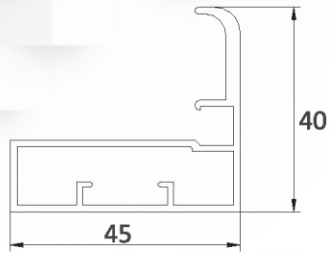

45MM HANDLE WITH G

DP-45GH

FINISH

FINISH	RATE
ALUM MATT	₹ 2150/-
BRUSH CP	₹ 2600/-
CP	₹ 2850/-
STAINLESS STEEL	₹ 2600/-
ROSE GOLD-CP	₹ 3000/-
MIDNIGHT BLACK	₹ 3000/-

45MM WITH 40MM J HANDLE

DP -77

FINISH

ALUM MATT
BRUSH CP
CP
STAINLESS STEEL
ROSE GOLD-CP
MIDNIGHT BLACK