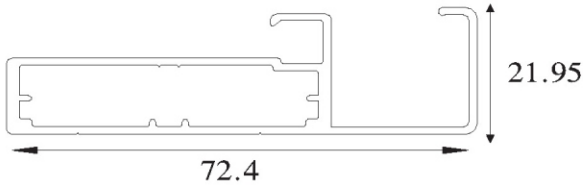

50MM 4MM HANDLE

DP -92

FINISH

RATE

ALUM MATT	₹ 2250/-
BRUSH CP	₹ 2500/-
CP	₹ 2875/-
STAINLESS STEEL	₹ 2500/-
ROSE GOLD-CP	₹ 3300/-
MIDNIGHT BLACK	₹ 3300/-