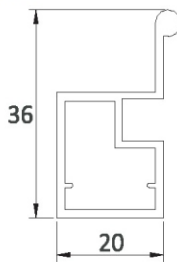

19MM PROFILE

FINISH

ALUM MATT	₹ 985/-
BRUSH CP	₹ 1130/-
CP	₹ 1250/-
STAINLESS STEEL	₹ 1130/-
ROSE GOLD-CP	₹ 1400/-
MIDNIGHT BLACK	₹ 1400/-

RATE

19MM HANDLE

DP -74

FINISH

ALUM MATT	₹ 1280/-
BRUSH CP	₹ 1600/-
CP	₹ 1800/-
STAINLESS STEEL	₹ 1600/-
ROSE GOLD-CP	₹ 2000/-
MIDNIGHT BLACK	₹ 2000/-

RATE

20MM PROFILE

FINISH

ALUM MATT	₹ 985/-
BRUSH CP	₹ 1130/-
CP	₹ 1250/-
STAINLESS STEEL	₹ 1130/-
ROSE GOLD-CP	₹ 1400/-
MIDNIGHT BLACK	₹ 1400/-

RATE

20MM HANDLE

FINISH

ALUM MATT	₹ 1280/-
BRUSH CP	₹ 1600/-
CP	₹ 1800/-
STAINLESS STEEL	₹ 1600/-
ROSE GOLD-CP	₹ 2200/-
MIDNIGHT BLACK	₹ 2200/-

RATE