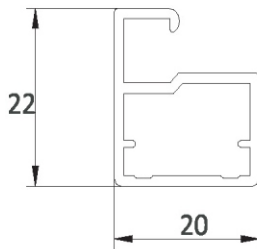

RATE

20MM PROFILE

DP -71

FINISH

ALUM MATT	₹ 985/-
BRUSH CP	₹ 1130/-
CP	₹ 1250/-
STAINLESS STEEL	₹ 1130/-
ROSE GOLD-CP	₹ 1400/-
MIDNIGHT BLACK	₹ 1400/-

RATE

20MM HANDLE