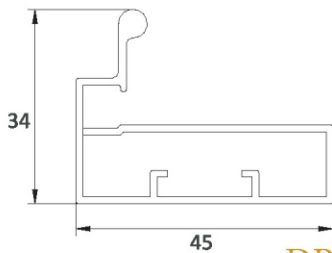

45MM TOP HANDLE

DP-45H

FINISH

FINISH	RATE
ALUM MATT	₹ 1700/-
BRUSH CP	₹ 2100/-
CP	₹ 2350/-
STAINLESS STEEL	₹ 2100/-
ROSE GOLD-CP	₹ 2250/-
PURE GOLD	₹ 3000/-
MIDNIGHT BLACK	₹ 2250/-
SAPPHIRE GREY	₹ 2300/-
SUPER ROSE GOLD	₹ 2560/-
BRUSH GOLD	₹ 3000/-