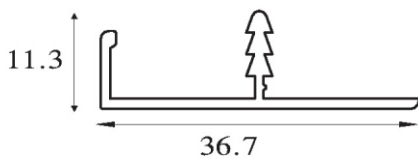

36MM F TYPE PROFILE

DP -189

FINISH	RATE
ALUM MATT	₹ 570/-
BRUSH CP	₹ 790/-
CP	₹ 890/-
STAINLESS STEEL	₹ 790/-
ROSE GOLD-CP	₹ 890/-
MIDNIGHT BLACK	₹ 890/-