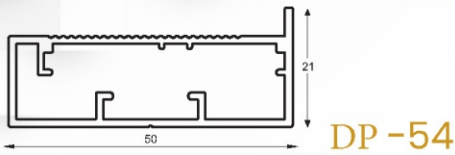

FINISH

RATE

CP	₹ 2730/-
ROSE GOLD CP	₹ 2730/-
MIDNIGHT BLACK	₹ 2730/-

50MM TWO WAY GLASS STICK HANDLE, THICKNESS OF GLASS 4MM/5MM, ONE SIDE USE DP -55 AND OTHER THREE SIDES USE DP -54

FINISH

SIZE

RATE

CP & SUPER ROSE GOLD & MIDNIGHT BLACK	200MM	₹ 500/-
	300MM	₹ 675/-
	400MM	₹ 850/-
	600MM	₹ 1275/-
	750MM	₹ 1600/-
	900MM	₹ 2050/-
	1200MM	₹ 2550/-
	2400MM	₹ 5100/-