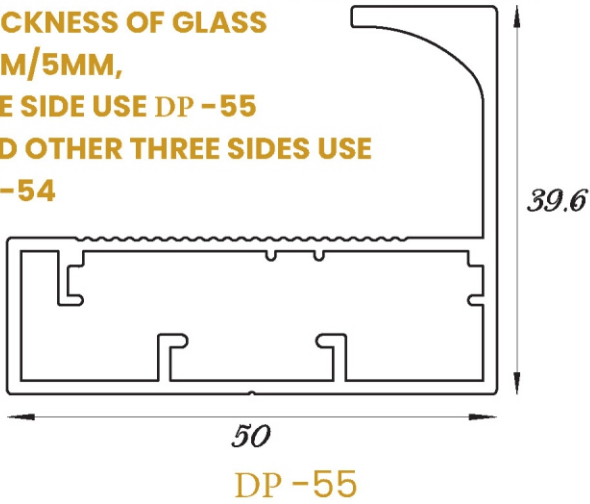

FINISH

RATE

CP	₹ 2730/-
ROSE GOLD CP	₹ 2730/-
MIDNIGHT BLACK	₹ 2730/-

50MM TWO WAY GLASS STICK HANDLE, THICKNESS OF GLASS 4MM/5MM, ONE SIDE USE DP -55 AND OTHER THREE SIDES USE DP -54

FINISH

SIZE

RATE

CP & SUPER ROSE GOLD & MIDNIGHT BLACK	200MM	₹ 500/-
	300MM	₹ 675/-
	400MM	₹ 850/-
	600MM	₹ 1275/-
	750MM	₹ 1600/-
	900MM	₹ 2050/-
	1200MM	₹ 2550/-
	2400MM	₹ 5100/-