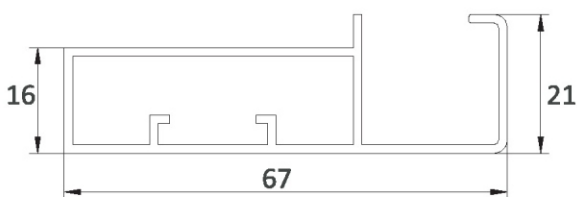

45MM 4MM PROFILE-SINGLE SLOT

DP -01D

FINISH

FINISH	RATE
ALUM MATT	₹ 1250/-
BRUSH CP	₹ 1600/-
CP	₹ 1700/-
STAINLESS STEEL	₹ 1650/-
IPHONE GOLD	₹ 1900/-
ROSE GOLD-CP	₹ 1900/-
MIDNIGHT BLACK	₹ 1900/-

67MM 4MM PROFILE-SINGLE SLOT