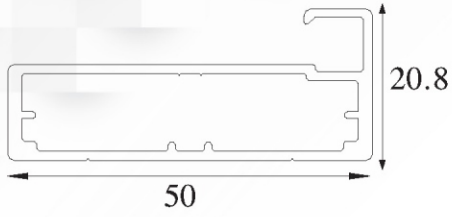

ALUMINIUM PROFILES

50MM 4MM PROFILE

DP -91

FINISH

RATE

ALUM MATT	₹ 1750/-
BRUSH CP	₹ 2200/-
CP	₹ 2400/-
STAINLESS STEEL	₹ 2200/-
ROSE GOLD-CP	₹ 2700/-
MIDNIGHT BLACK	₹ 2700/-