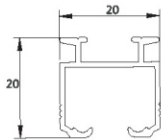

M TRACK

DP -33

FINISH	LENGTH	RATE
IVORY ELECTRO	2440MM	₹ 613/-
IVORY ELECTRO	3048MM	₹ 766/-
IVORY ELECTRO	3660MM	₹ 920/-