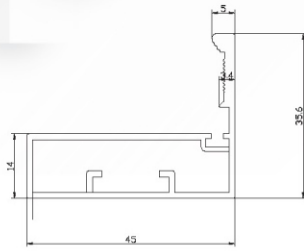

SLIM HANDLE

DP -20A

FINISH

ALUM MATT

BRUSH CP

CP

STAINLESS STEEL

ROSE GOLD-CP

MIDNIGHT BLACK

SAPPHIRE GREY

RATE

₹ 2100/-

₹ 2700/-

₹ 2800/-

₹ 2700/-

₹ 3000/-

₹ 3000/-

₹ 3000/-