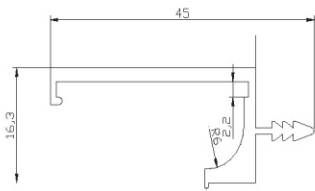

45MM U WITH ACRYLIC

DP-309

FINISH

ALUM MATT
MIDNIGHT BLACK
CP
ROSE GOLD-CP

RATE

₹ 1300/-
₹ 1800/-
₹ 1700/-
₹ 1800/-