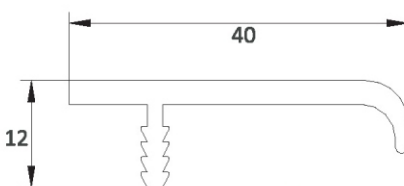

40MM J HANDLE

DP -37

FINISH

RATE

ALUM MATT	₹ 1080/-
BRUSH CP	₹ 1400/-
CP	₹ 1600/-
STAINLESS STEEL	₹ 1400/-
ROSE GOLD-CP	₹ 1700/-
MIDNIGHT BLACK	₹ 1700/-