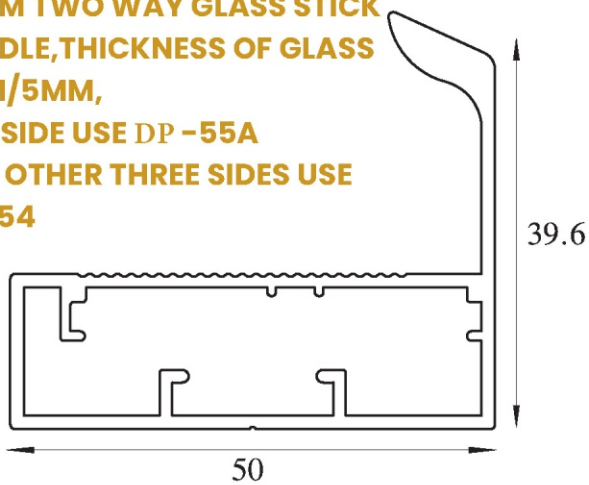

FINISH

RATE

CP	₹ 2730/-
ROSE GOLD CP	₹ 2730/-
MIDNIGHT BLACK	₹ 2730/-

50MM TWO WAY GLASS STICK HANDLE, THICKNESS OF GLASS 4MM/5MM, ONE SIDE USE DP -55 AND OTHER THREE SIDES USE DP -54

FINISH

SIZE

RATE

CP & SUPER ROSE GOLD & MIDNIGHT BLACK	200MM	₹ 500/-
	300MM	₹ 675/-
	400MM	₹ 850/-
	600MM	₹ 1275/-
	750MM	₹ 1600/-
	900MM	₹ 2050/-
	1200MM	₹ 2550/-
	2400MM	₹ 5100/-

50MM TWO WAY GLASS STICK HANDLE, THICKNESS OF GLASS 4MM/5MM, ONE SIDE USE DP -55A AND OTHER THREE SIDES USE DP -54

FINISH

SIZE

RATE

CP & SUPER ROSE GOLD & MIDNIGHT BLACK	200MM	₹ 500/-
	300MM	₹ 675/-
	400MM	₹ 850/-
	600MM	₹ 1275/-
	750MM	₹ 1600/-
	900MM	₹ 2050/-
	1200MM	₹ 2550/-
	2400MM	₹ 5100/-