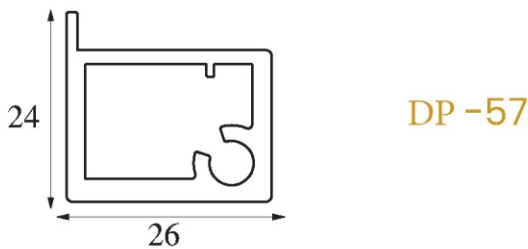

50MM TWO WAY GLASS STICK HANDLE, THICKNESS OF GLASS 4MM/5MM, ONE SIDE USE DP -55A AND OTHER THREE SIDES USE DP -54

FINISH

SIZE

RATE

CP & SUPER ROSE GOLD & MIDNIGHT BLACK	200MM	₹ 500/-
	300MM	₹ 675/-
	400MM	₹ 850/-
	600MM	₹ 1275/-
	750MM	₹ 1600/-
	900MM	₹ 2050/-
	1200MM	₹ 2550/-
	2400MM	₹ 5100/-

26MM WARDROBE STICK PROFILE

FINISH

RATE

MIDNIGHT BLACK	₹ 3250/-
SUPER ROSE GOLD	₹ 3250/-
GOLD BRUSH	₹ 3250/-
STAINLESS STEEL	₹ 3250/-
MILL FINISH	₹ 2750/-

 <p>26MM WARDROBE STICK HANDLE</p> <p>TOP PART : 1100MM HANDLE PART : 300MM BOTTOM PART : 1100MM</p> <p>DP -58</p>		FINISH		RATE	
		MIDNIGHT BLACK	₹ 6200/-	SUPER ROSE GOLD	₹ 6200/-
STAINLESS STEEL	₹ 6200/-	MILL FINISH	₹ 5500/-		