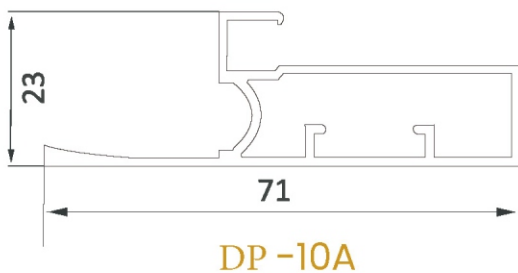

GS SPECIAL HANDLE FOR 4MM

FINISH	RATE
ALUM MATT	₹ 2075/-
BRUSH CP	₹ 2325/-
CP	₹ 2575/-
STAINLESS STEEL	₹ 2300/-