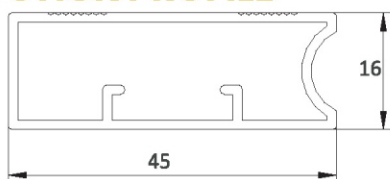

GLASS STICK PROFILE

DP -03

FINISH

FINISH	RATE
ALUM MATT	₹ 1250/-
SS	₹ 1650/-
CP	₹ 1850/-