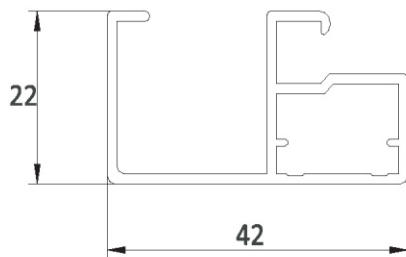

DP -72

FINISH

ALUM MATT	₹ 1280/-
BRUSH CP	₹ 1600/-
CP	₹ 1800/-
STAINLESS STEEL	₹ 1600/-
ROSE GOLD-CP	₹ 2200/-
MIDNIGHT BLACK	₹ 2200/-

RATE