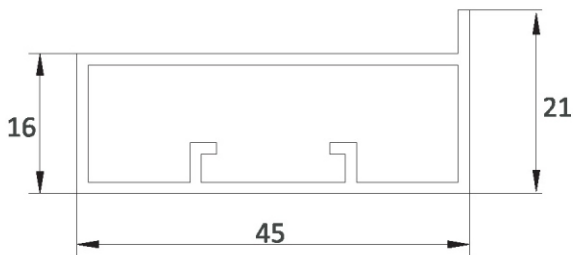

45MM 4MM PROFILE-SINGLE SLOT

DP -01D

FINISH

FINISH	RATE
ALUM MATT	₹ 1250/-
BRUSH CP	₹ 1600/-
CP	₹ 1700/-
STAINLESS STEEL	₹ 1650/-
IPHONE GOLD	₹ 1900/-
ROSE GOLD-CP	₹ 1900/-
MIDNIGHT BLACK	₹ 1900/-

67MM 4MM PROFILE-SINGLE SLOT