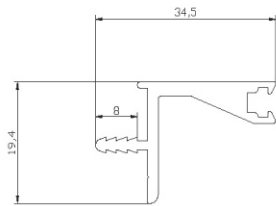

CARCUS WITH PVC

DP-310

FINISH

ALUM MATT
MIDNIGHT BLACK
CP
ROSE GOLD-CP

RATE

₹ 1300/-
₹ 1800/-
₹ 1700/-
₹ 1800/-