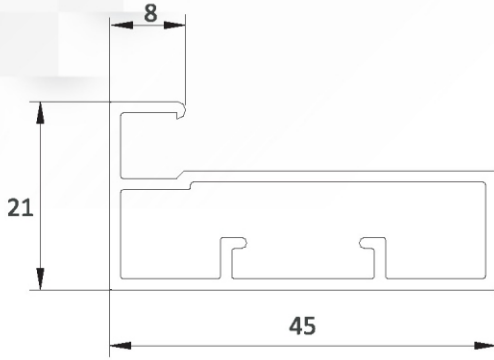

ALUMINIUM PROFILES

Manufacturing Relationships
Distributing Quality

45MM PROFILE

DP-45

FINISH

FINISH	RATE
ALUM MATT	₹ 1300/-
BRUSH CP	₹ 1600/-
CP	₹ 1800/-
STAINLESS STEEL	₹ 1600/-
PURE GOLD	₹ 2500/-
ROSE GOLD-CP	₹ 2000/-
SUPER CHAMPAGNE	₹ 1750/-
IPHONE GOLD	₹ 1750/-
MIDNIGHT BLACK	₹ 1750/-
PEARL BLACK	₹ 1750/-
SAPPHIRE GREY	₹ 2160/-
SUPER ROSE GOLD	₹ 2160/-
BRUSH GOLD	₹ 2500/-