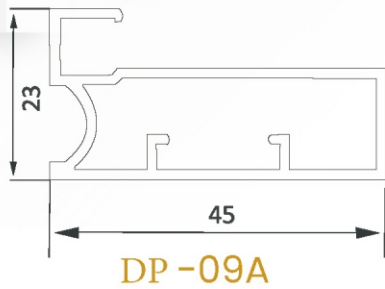

GS SPECIAL PROFILE FOR 4MM

FINISH	RATE
ALUM MATT	₹ 1575/-
BRUSH CP	₹ 1925/-
CP	₹ 2275/-
STAINLESS STEEL	₹ 1925/-