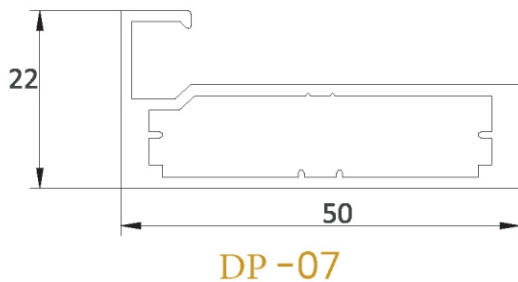

50MM 6MM PROFILE