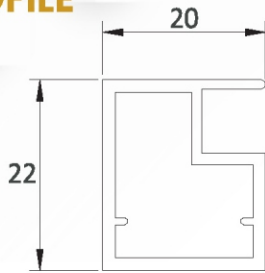

19MM PROFILE

DP -73

FINISH

ALUM MATT	₹ 985/-
BRUSH CP	₹ 1130/-
CP	₹ 1250/-
STAINLESS STEEL	₹ 1130/-
ROSE GOLD-CP	₹ 1400/-
MIDNIGHT BLACK	₹ 1400/-

RATE

19MM HANDLE