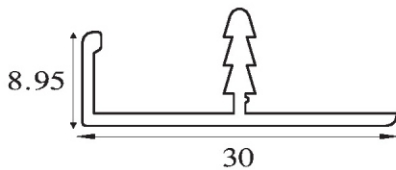

30MM F TYPE PROFILE

DP -188

FINISH	RATE
ALUM MATT	₹ 510/-
BRUSH CP	₹ 730/-
CP	₹ 810/-
STAINLESS STEEL	₹ 730/-
ROSE GOLD-CP	₹ 810/-
MIDNIGHT BLACK	₹ 810/-