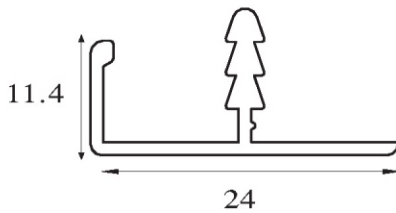

24MM F TYPE PROFILE

DP -187

FINISH	RATE
ALUM MATT	₹ 480/-
BRUSH CP	₹ 700/-
CP	₹ 780/-
STAINLESS STEEL	₹ 700/-
ROSE GOLD-CP	₹ 780/-
MIDNIGHT BLACK	₹ 780/-