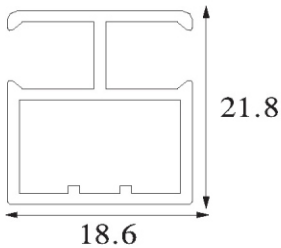

50MM 4MM TOP HANDLE

DP -93

FINISH

RATE

ALUM MATT	₹ 2300/-
BRUSH CP	₹ 2800/-
CP	₹ 3000/-
STAINLESS STEEL	₹ 2800/-
ROSE GOLD-CP	₹ 3200/-
MIDNIGHT BLACK	₹ 3200/-

4MM DIVIDER

DP -22

FINISH