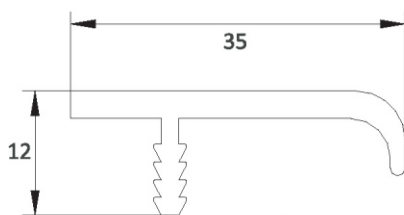

G HANDLE WITH SCREW POCKET

DP -35A

FINISH

RATE

ALUM MATT	₹ 1375/-
BRUSH CP	₹ 1800/-
CP	₹ 2000/-
STAINLESS STEEL	₹ 1800/-
ROSE GOLD-CP	₹ 2200/-
MIDNIGHT BLACK	₹ 2200/-

35MM J HANDLE

DP -36

FINISH