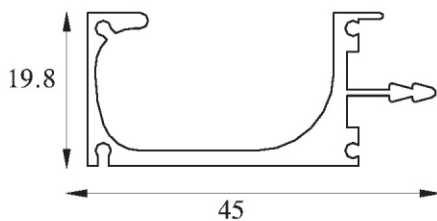

G HANDLE WITH SCREW POCKET

DP -35A

FINISH

RATE

ALUM MATT	₹ 1375/-
BRUSH CP	₹ 1800/-
CP	₹ 2000/-
STAINLESS STEEL	₹ 1800/-
ROSE GOLD-CP	₹ 2200/-
MIDNIGHT BLACK	₹ 2200/-