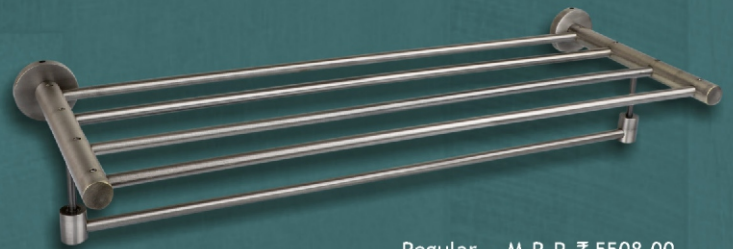

Robe Hook

Regular - M.R.P. ₹ 748.00
 Excel - M.R.P. ₹ 764.00
 Ultra - M.R.P. ₹ 780.00

Towel Rod 24"

Regular - M.R.P. ₹ 1979.00
 Excel - M.R.P. ₹ 2024.00
 Ultra - M.R.P. ₹ 2070.00

Towel Rack 24"

Regular - M.R.P. ₹ 5508.00
 Excel - M.R.P. ₹ 5642.00
 Ultra - M.R.P. ₹ 5775.00

Dual Brass Soap Dish

Regular - M.R.P. ₹ 2049.00
 Excel - M.R.P. ₹ 2094.00
 Ultra - M.R.P. ₹ 2138.00

Caramelo

- Rose Gold

Product	Regular	Excel	Ultra
Dual Glass Soap Dish	₹ 1958.00	₹ 1989.00	₹ 2020.00
Dual Tumbler Holder	₹ 1958.00	₹ 1989.00	₹ 2020.00
Dual Shampoo Bottle	₹ 2454.00	₹ 2485.00	₹ 2516.00
Brass Soap Dish & Tumbler Holder Combo	₹ 1897.00	₹ 1931.00	₹ 1966.00
Glass Soap Dish & Tumbler Holder Combo	₹ 1923.00	₹ 1952.00	₹ 1982.00
Brass Soap Dish & Shampoo Bottle Combo	₹ 2145.00	₹ 2179.00	₹ 2214.00
Glass Soap Dish & Shampoo Bottle Combo	₹ 2171.00	₹ 2200.00	₹ 2230.00
Tumbler Holder & Shampoo Bottle Combo	₹ 2206.00	₹ 2237.00	₹ 2268.00
5 Pcs. Set (Brass)	₹ 5480.00	₹ 5597.00	₹ 5713.00
5 Pcs. Set (Glass)	₹ 5525.00	₹ 5636.00	₹ 5748.00