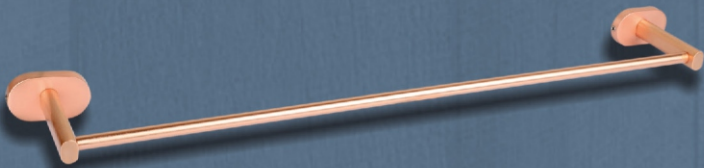

Dual Brass Soap Dish

Regular - M.R.P. ₹ 2049.00
 Excel - M.R.P. ₹ 2094.00
 Ultra - M.R.P. ₹ 2138.00

Caramelo

- Rose Gold

Product	Regular	Excel	Ultra
Dual Glass Soap Dish	₹ 1958.00	₹ 1989.00	₹ 2020.00
Dual Tumbler Holder	₹ 1958.00	₹ 1989.00	₹ 2020.00
Dual Shampoo Bottle	₹ 2454.00	₹ 2485.00	₹ 2516.00
Brass Soap Dish & Tumbler Holder Combo	₹ 1897.00	₹ 1931.00	₹ 1966.00
Glass Soap Dish & Tumbler Holder Combo	₹ 1923.00	₹ 1952.00	₹ 1982.00
Brass Soap Dish & Shampoo Bottle Combo	₹ 2145.00	₹ 2179.00	₹ 2214.00
Glass Soap Dish & Shampoo Bottle Combo	₹ 2171.00	₹ 2200.00	₹ 2230.00
Tumbler Holder & Shampoo Bottle Combo	₹ 2206.00	₹ 2237.00	₹ 2268.00
5 Pcs. Set (Brass)	₹ 5480.00	₹ 5597.00	₹ 5713.00
5 Pcs. Set (Glass)	₹ 5525.00	₹ 5636.00	₹ 5748.00

Napkin Holder

Regular - M.R.P. ₹ 1118.00
Excel - M.R.P. ₹ 1143.00
Ultra - M.R.P. ₹ 1169.00

Brass Soap Dish

Regular - M.R.P. ₹ 1015.00
Excel - M.R.P. ₹ 1035.00
Ultra - M.R.P. ₹ 1055.00

Tumbler Holder

Regular - M.R.P. ₹ 1035.00
Excel - M.R.P. ₹ 1050.00
Ultra - M.R.P. ₹ 1065.00

Robe Hook

Regular - M.R.P. ₹ 623.00
Excel - M.R.P. ₹ 636.00
Ultra - M.R.P. ₹ 649.00

Towel Rod 24"

Regular - M.R.P. ₹ 1905.00
Excel - M.R.P. ₹ 1948.00
Ultra - M.R.P. ₹ 1992.00

Towel Rack 24"

Regular - M.R.P. ₹ 5601.00
Excel - M.R.P. ₹ 5737.00
Ultra - M.R.P. ₹ 5873.00