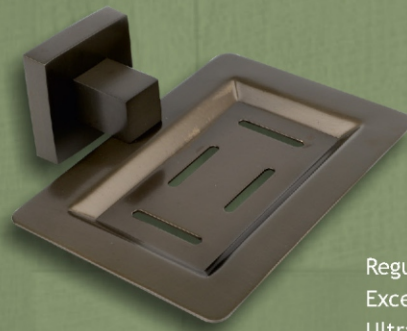

Glass Soap Dish

Regular - M.R.P. ₹ 1253.00
 Excel - M.R.P. ₹ 1268.00
 Ultra - M.R.P. ₹ 1283.00

Shampoo Bottle

Regular - M.R.P. ₹ 1583.00
 Excel - M.R.P. ₹ 1597.00
 Ultra - M.R.P. ₹ 1611.00

Paper Holder

Regular - M.R.P. ₹ 1563.00
 Excel - M.R.P. ₹ 1597.00
 Ultra - M.R.P. ₹ 1631.00

Dual Brass Soap Dish

Regular - M.R.P. ₹ 2080.00
 Excel - M.R.P. ₹ 2124.00
 Ultra - M.R.P. ₹ 2168.00

Cuadrado Coleccion

- Pitch Black

Product	Regular	Excel	Ultra
Dual Glass Soap Dish	₹ 2292.00	₹ 2323.00	₹ 2355.00
Dual Tumbler Holder	₹ 2292.00	₹ 2323.00	₹ 2355.00
Dual Shampoo Bottle	₹ 2986.00	₹ 3017.00	₹ 3049.00
Brass Soap Dish & Tumbler Holder Combo	₹ 2230.00	₹ 2270.00	₹ 2309.00
Glass Soap Dish & Tumbler Holder Combo	₹ 2292.00	₹ 2323.00	₹ 2355.00
Brass Soap Dish & Shampoo Bottle Combo	₹ 2676.00	₹ 2716.00	₹ 2756.00
Glass Soap Dish & Shampoo Bottle Combo	₹ 2639.00	₹ 2670.00	₹ 2702.00
Tumbler Holder & Shampoo Bottle Combo	₹ 2639.00	₹ 2670.00	₹ 2702.00
5 Pcs. Set (Brass)	₹ 6862.00	₹ 7012.00	₹ 7162.00
5 Pcs. Set (Glass)	₹ 6914.00	₹ 7056.00	₹ 7197.00

Napkin Holder

Regular - M.R.P. ₹ 1225.00
Excel - M.R.P. ₹ 1253.00
Ultra - M.R.P. ₹ 1282.00

Brass Soap Dish

Regular - M.R.P. ₹ 1264.00
Excel - M.R.P. ₹ 1290.00
Ultra - M.R.P. ₹ 1316.00

Tumbler Holder

Regular - M.R.P. ₹ 1291.00
Excel - M.R.P. ₹ 1309.00
Ultra - M.R.P. ₹ 1327.00