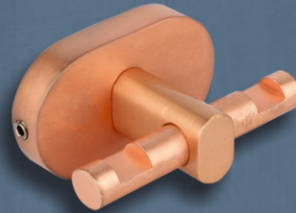

Dual Brass Soap Dish

Regular - M.R.P. ₹ 2049.00
 Excel - M.R.P. ₹ 2094.00
 Ultra - M.R.P. ₹ 2138.00

Caramelo

- Rose Gold

Product	Regular	Excel	Ultra
Dual Glass Soap Dish	₹ 1958.00	₹ 1989.00	₹ 2020.00
Dual Tumbler Holder	₹ 1958.00	₹ 1989.00	₹ 2020.00
Dual Shampoo Bottle	₹ 2454.00	₹ 2485.00	₹ 2516.00
Brass Soap Dish & Tumbler Holder Combo	₹ 1897.00	₹ 1931.00	₹ 1966.00
Glass Soap Dish & Tumbler Holder Combo	₹ 1923.00	₹ 1952.00	₹ 1982.00
Brass Soap Dish & Shampoo Bottle Combo	₹ 2145.00	₹ 2179.00	₹ 2214.00
Glass Soap Dish & Shampoo Bottle Combo	₹ 2171.00	₹ 2200.00	₹ 2230.00
Tumbler Holder & Shampoo Bottle Combo	₹ 2206.00	₹ 2237.00	₹ 2268.00
5 Pcs. Set (Brass)	₹ 5480.00	₹ 5597.00	₹ 5713.00
5 Pcs. Set (Glass)	₹ 5525.00	₹ 5636.00	₹ 5748.00

Napkin Holder

Regular - M.R.P. ₹ 1118.00
Excel - M.R.P. ₹ 1143.00
Ultra - M.R.P. ₹ 1169.00

Brass Soap Dish

Regular - M.R.P. ₹ 1015.00
Excel - M.R.P. ₹ 1035.00
Ultra - M.R.P. ₹ 1055.00

Tumbler Holder

Regular - M.R.P. ₹ 1035.00
Excel - M.R.P. ₹ 1050.00
Ultra - M.R.P. ₹ 1065.00

Robe Hook

Regular - M.R.P. ₹ 623.00
Excel - M.R.P. ₹ 636.00
Ultra - M.R.P. ₹ 649.00

Towel Rod 24"

Regular - M.R.P. ₹ 1905.00
Excel - M.R.P. ₹ 1948.00
Ultra - M.R.P. ₹ 1992.00

Towel Rack 24"

Regular - M.R.P. ₹ 5601.00
Excel - M.R.P. ₹ 5737.00
Ultra - M.R.P. ₹ 5873.00