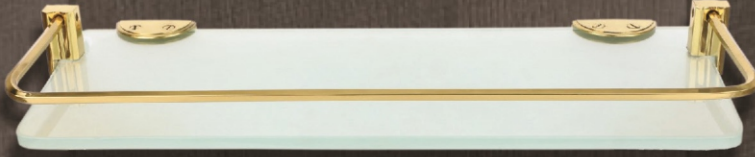

Robe Hook

Regular - M.R.P. ₹ 623.00
Excel - M.R.P. ₹ 636.00
Ultra - M.R.P. ₹ 649.00

Towel Rod 24"

Regular - M.R.P. ₹ 1905.00
Excel - M.R.P. ₹ 1948.00
Ultra - M.R.P. ₹ 1992.00

Towel Rack 24"

Regular - M.R.P. ₹ 5601.00
Excel - M.R.P. ₹ 5737.00
Ultra - M.R.P. ₹ 5873.00

Glass Soap Dish

Regular - M.R.P. ₹ 1035.00
Excel - M.R.P. ₹ 1050.00
Ultra - M.R.P. ₹ 1065.00

Shampoo Bottle

Regular - M.R.P. ₹ 1301.00
Excel - M.R.P. ₹ 1316.00
Ultra - M.R.P. ₹ 1332.00

Paper Holder

Regular - M.R.P. ₹ 1494.00
Excel - M.R.P. ₹ 1528.00
Ultra - M.R.P. ₹ 1561.00

Dual Brass Soap Dish

Regular - M.R.P. ₹ 1896.00
Excel - M.R.P. ₹ 1937.00
Ultra - M.R.P. ₹ 1978.00

Glass Shelf

Corona

Product	Regular	Excel	Ultra
Glass Shelf 9" Corner	₹ 1469.00	₹ 1491.00	₹ 1514.00
Glass Shelf 12" Corner	₹ 1468.00	₹ 1486.00	₹ 1505.00
Glass Shelf 9" x 12"	₹ 1842.00	₹ 1874.00	₹ 1905.00
Glass Shelf 6" x 12"	₹ 1651.00	₹ 1680.00	₹ 1708.00
Glass Shelf 6" x 15"	₹ 1726.00	₹ 1756.00	₹ 1785.00

Flores

Product	Regular	Excel	Ultra
Glass Shelf 9" Corner	₹ 1369.00	₹ 1389.00	₹ 1409.00
Glass Shelf 12" Corner	₹ 1558.00	₹ 1579.00	₹ 1600.00
Glass Shelf 9" x 12"	₹ 1593.00	₹ 1617.00	₹ 1641.00
Glass Shelf 6" x 12"	₹ 1452.00	₹ 1474.00	₹ 1497.00
Glass Shelf 6" x 15"	₹ 1510.00	₹ 1533.00	₹ 1557.00