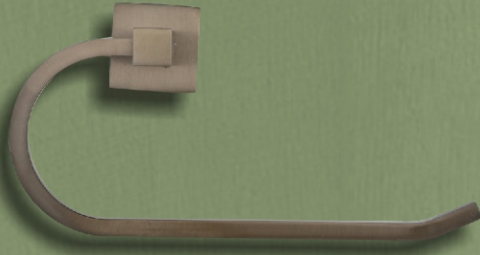

Dual Brass Soap Dish

Regular - M.R.P. ₹ 2080.00
 Excel - M.R.P. ₹ 2124.00
 Ultra - M.R.P. ₹ 2168.00

Cuadrado Coleccion

- Pitch Black

Product	Regular	Excel	Ultra
Dual Glass Soap Dish	₹ 2292.00	₹ 2323.00	₹ 2355.00
Dual Tumbler Holder	₹ 2292.00	₹ 2323.00	₹ 2355.00
Dual Shampoo Bottle	₹ 2986.00	₹ 3017.00	₹ 3049.00
Brass Soap Dish & Tumbler Holder Combo	₹ 2230.00	₹ 2270.00	₹ 2309.00
Glass Soap Dish & Tumbler Holder Combo	₹ 2292.00	₹ 2323.00	₹ 2355.00
Brass Soap Dish & Shampoo Bottle Combo	₹ 2676.00	₹ 2716.00	₹ 2756.00
Glass Soap Dish & Shampoo Bottle Combo	₹ 2639.00	₹ 2670.00	₹ 2702.00
Tumbler Holder & Shampoo Bottle Combo	₹ 2639.00	₹ 2670.00	₹ 2702.00
5 Pcs. Set (Brass)	₹ 6862.00	₹ 7012.00	₹ 7162.00
5 Pcs. Set (Glass)	₹ 6914.00	₹ 7056.00	₹ 7197.00

Napkin Holder

Regular - M.R.P. ₹ 1225.00
Excel - M.R.P. ₹ 1253.00
Ultra - M.R.P. ₹ 1282.00

Brass Soap Dish

Regular - M.R.P. ₹ 1264.00
Excel - M.R.P. ₹ 1290.00
Ultra - M.R.P. ₹ 1316.00

Tumbler Holder

Regular - M.R.P. ₹ 1291.00
Excel - M.R.P. ₹ 1309.00
Ultra - M.R.P. ₹ 1327.00