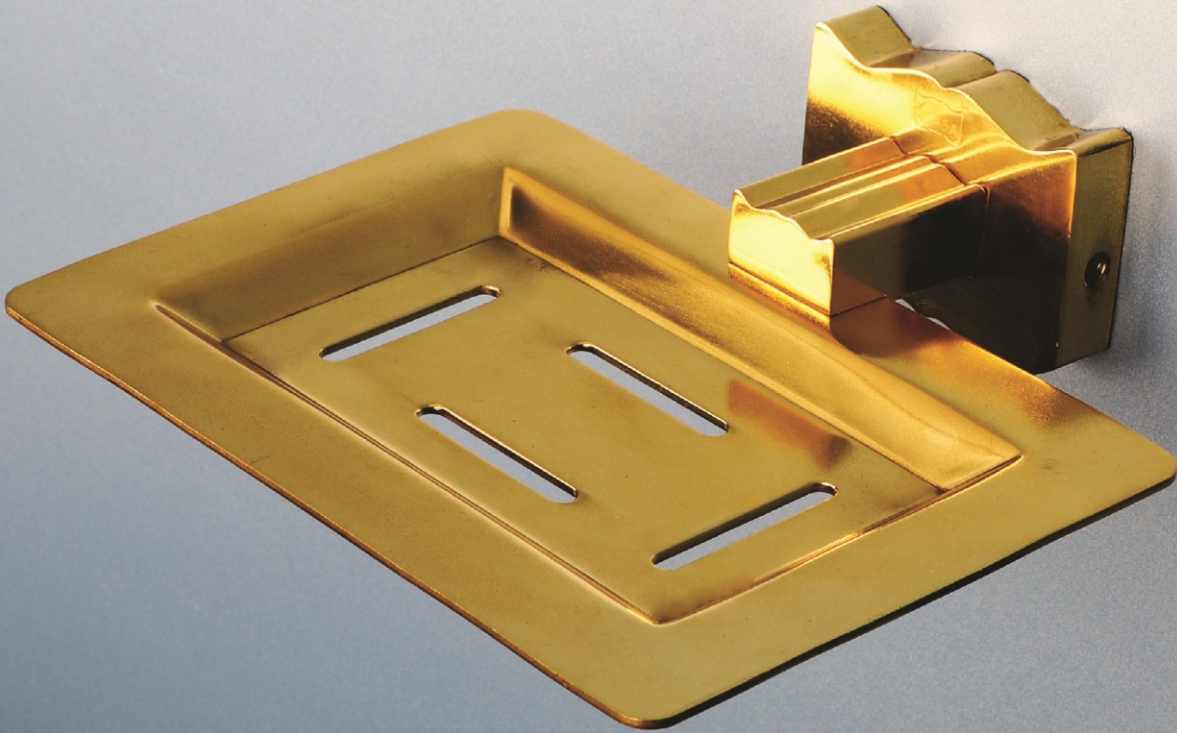

Caprise

- Bright Gold

Product	Regular	Excel	Ultra
Dual Glass Soap Dish	₹ 3043.00	₹ 3099.00	₹ 3156.00
Dual Tumbler Holder	₹ 3043.00	₹ 3099.00	₹ 3156.00
Dual Shampoo Bottle	₹ 3637.00	₹ 3691.00	₹ 3744.00
Brass Soap Dish & Tumbler Holder Combo	₹ 2480.00	₹ 2532.00	₹ 2583.00
Glass Soap Dish & Tumbler Holder Combo	₹ 3043.00	₹ 3099.00	₹ 3156.00
Brass Soap Dish & Shampoo Bottle Combo	₹ 2926.00	₹ 2978.00	₹ 3029.00
Glass Soap Dish & Shampoo Bottle Combo	₹ 3323.00	₹ 3378.00	₹ 3432.00
Tumbler Holder & Shampoo Bottle Combo	₹ 3323.00	₹ 3378.00	₹ 3432.00
5 Pcs. Set (Brass)	₹ 7551.00	₹ 7735.00	₹ 7920.00
5 Pcs. Set (Glass)	₹ 7831.00	₹ 8012.00	₹ 8194.00