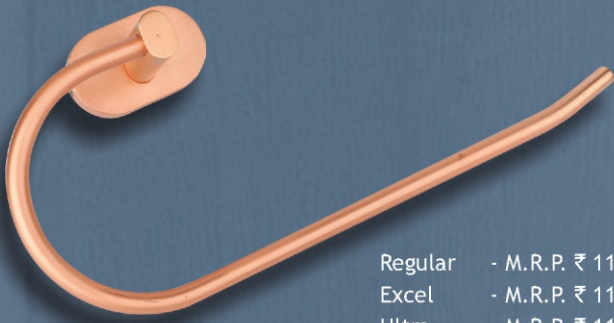

Dual Brass Soap Dish

Regular - M.R.P. ₹ 2049.00
 Excel - M.R.P. ₹ 2094.00
 Ultra - M.R.P. ₹ 2138.00

Caramelo

- Rose Gold

Product	Regular	Excel	Ultra
Dual Glass Soap Dish	₹ 1958.00	₹ 1989.00	₹ 2020.00
Dual Tumbler Holder	₹ 1958.00	₹ 1989.00	₹ 2020.00
Dual Shampoo Bottle	₹ 2454.00	₹ 2485.00	₹ 2516.00
Brass Soap Dish & Tumbler Holder Combo	₹ 1897.00	₹ 1931.00	₹ 1966.00
Glass Soap Dish & Tumbler Holder Combo	₹ 1923.00	₹ 1952.00	₹ 1982.00
Brass Soap Dish & Shampoo Bottle Combo	₹ 2145.00	₹ 2179.00	₹ 2214.00
Glass Soap Dish & Shampoo Bottle Combo	₹ 2171.00	₹ 2200.00	₹ 2230.00
Tumbler Holder & Shampoo Bottle Combo	₹ 2206.00	₹ 2237.00	₹ 2268.00
5 Pcs. Set (Brass)	₹ 5480.00	₹ 5597.00	₹ 5713.00
5 Pcs. Set (Glass)	₹ 5525.00	₹ 5636.00	₹ 5748.00

Napkin Holder

Regular - M.R.P. ₹ 1118.00
Excel - M.R.P. ₹ 1143.00
Ultra - M.R.P. ₹ 1169.00

Brass Soap Dish

Regular - M.R.P. ₹ 1015.00
Excel - M.R.P. ₹ 1035.00
Ultra - M.R.P. ₹ 1055.00

Tumbler Holder

Regular - M.R.P. ₹ 1035.00
Excel - M.R.P. ₹ 1050.00
Ultra - M.R.P. ₹ 1065.00