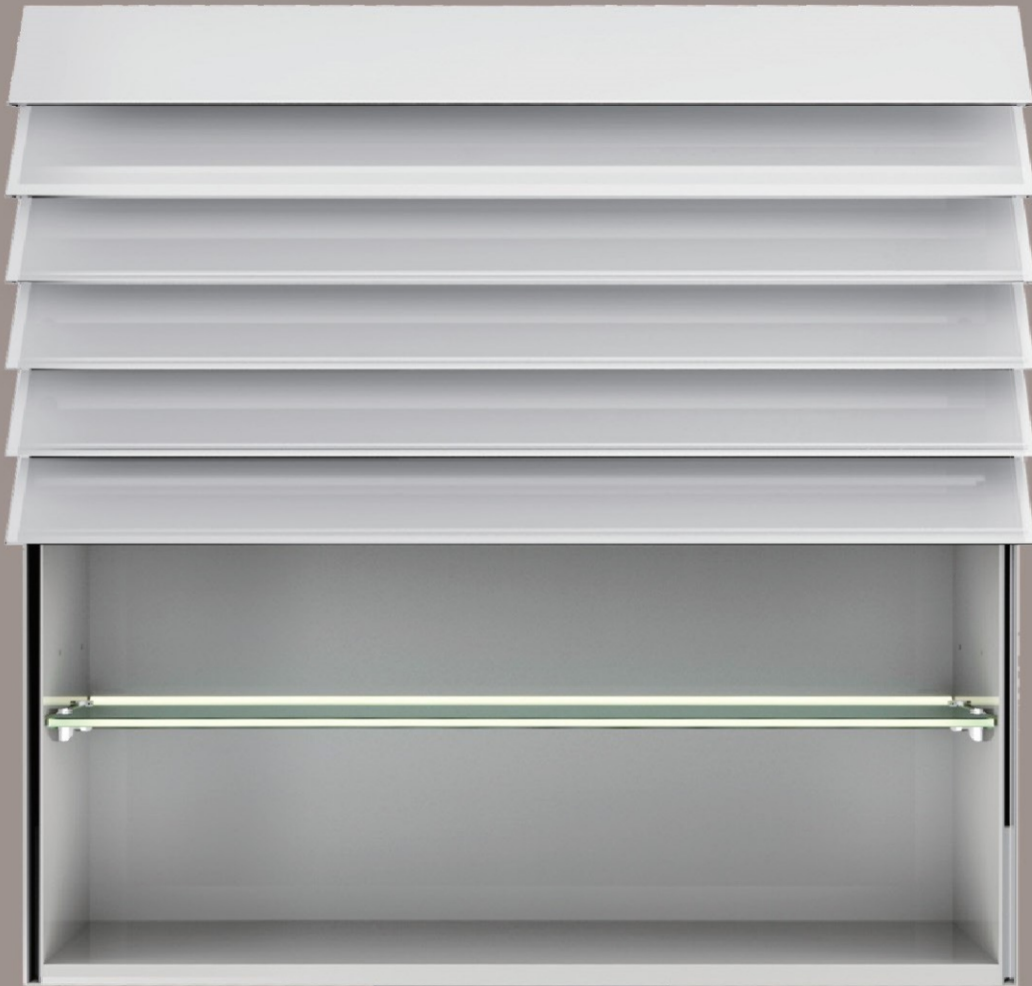

GLIDER
by CMECH

German Design Concept