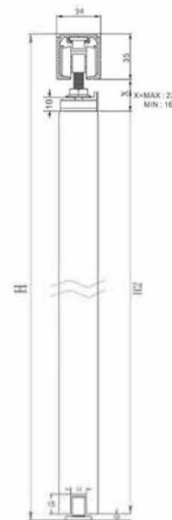

Single Wooden Door Sliding System