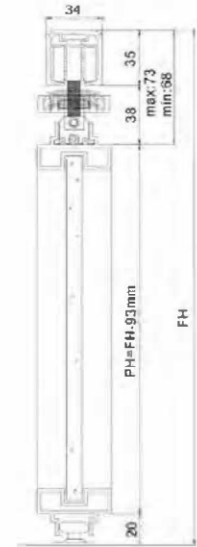

GLASS PROFILE SLIDING SOLUTION

Profile Synchronized Sliding System

- Synchronized Accessories Set.
- Sliding Top Track.
- Track Decorative Cover .
- Top & Bottom Profile.
- Side Profile.
- Handles.
- Divider Profile as Per Requirement.

Accessories for Fittings