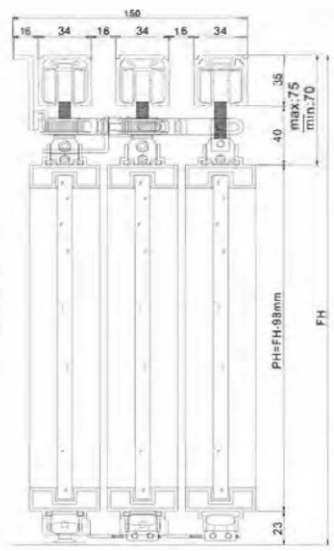

- 3 Door Telescopic Accessories Set.
- Sliding Top Track.
- Track Decorative Cover .
- Top & Bottom Profile.
- Side Profile.
- Handles.
- Divider Profile as Per Requirement.

2+1 Telescopic System

- 2 Door Telescopic Accessories Set.
- Sliding Top Track.
- Track Decorative Cover .
- Top & Bottom Profile.
- Side Profile.
- Handles.
- Divider Profile as Per Requirement.