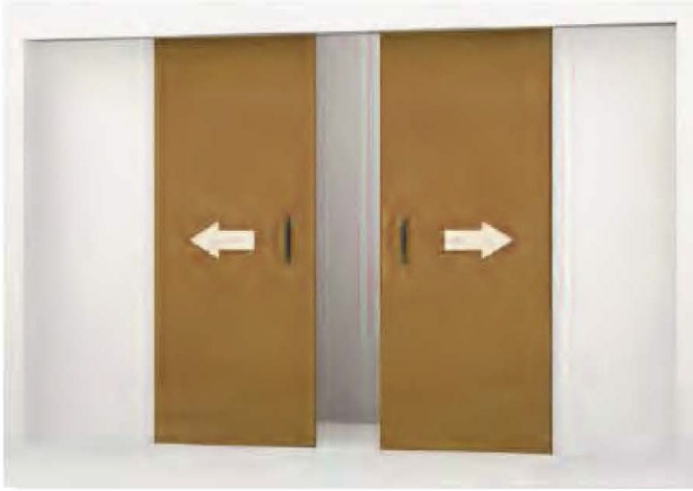

WOODEN TELESCOPIC SLIDING SYSTEM

Synchronized Sliding Solution