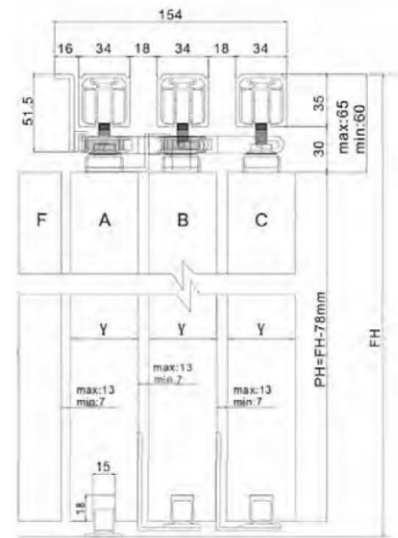

WOODEN TELESCOPIC SLIDING SYSTEM

3+1 Wooden Telescopic System