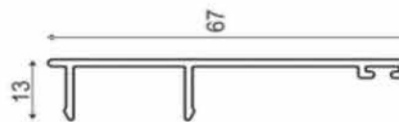

Side Profile
Finish : Black Matt
Brush Gold

Decorative Profile Cover
Finish : Black Matt
Brush Gold