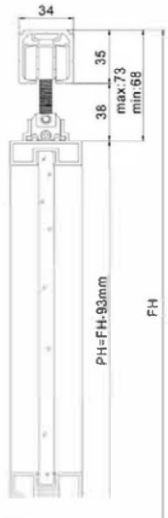

- 3 Door Telescopic Accessories Set.
- Sliding Top Track.
- Track Decorative Cover .
- Top & Bottom Profile.
- Side Profile.
- Handles.
- Divider Profile as Per Requirement.

2+1 Telescopic System

- 2 Door Telescopic Accessories Set.
- Sliding Top Track.
- Track Decorative Cover .
- Top & Bottom Profile.
- Side Profile.
- Handles.
- Divider Profile as Per Requirement.

Single Door Sliding System

- Single Door Telescopic Accessories Set.
- Sliding Top Track.
- Track Decorative Cover
- Top & Bottom Profile.
- Side Profile.
- Handles.
- Divider Profile as Per Requirement.