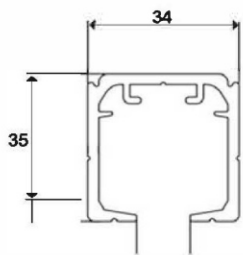

Accessories for Fittings

Fitting Accessories

Side Profile
Finish : Black Matt
Brush Gold

Decorative Profile Cover
Finish : Black Matt
Brush Gold

Profile
Finish : Black Matt
Brush Gold

Sliding Top Track
Finish : Black Matt
Brush Gold