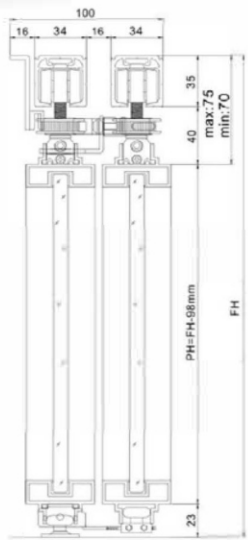

- 3 Door Telescopic Accessories Set.
- Sliding Top Track.
- Track Decorative Cover .
- Top & Bottom Profile.
- Side Profile.
- Handles.
- Divider Profile as Per Requirement.

2+1 Telescopic System

- 2 Door Telescopic Accessories Set.
- Sliding Top Track.
- Track Decorative Cover .
- Top & Bottom Profile.
- Side Profile.
- Handles.
- Divider Profile as Per Requirement.