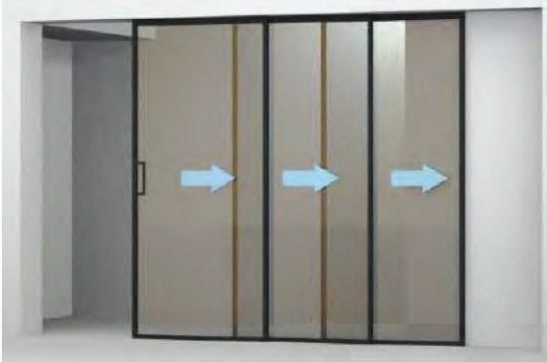

TELESCOPIC & SYNCHRONISED
SLIDING SYSTEMS
FOR WOOD & GLASS

Manufacturing Relationships
Distributing Quality

GLASS PROFILE SLIDING SOLUTION

Profile Telescopic Sliding System (Soft Close)

3+1 Telescopic System

- 3 Door Telescopic Accessories Set.
- Sliding Top Track.
- Track Decorative Cover .
- Top & Bottom Profile.
- Side Profile.
- Handles.
- Divider Profile as Per Requirement.

2+1 Telescopic System

- 2 Door Telescopic Accessories Set.
- Sliding Top Track.
- Track Decorative Cover .
- Top & Bottom Profile.
- Side Profile.
- Handles.
- Divider Profile as Per Requirement.

Single Door Sliding System

- Single Door Telescopic Accessories Set.
- Sliding Top Track.
- Track Decorative Cover
- Top & Bottom Profile.
- Side Profile.
- Handles.
- Divider Profile as Per Requirement.