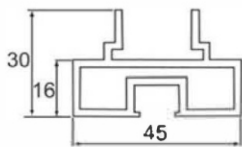

Top/ Bottom Profile
Finish : Black Matt
Brush Gold