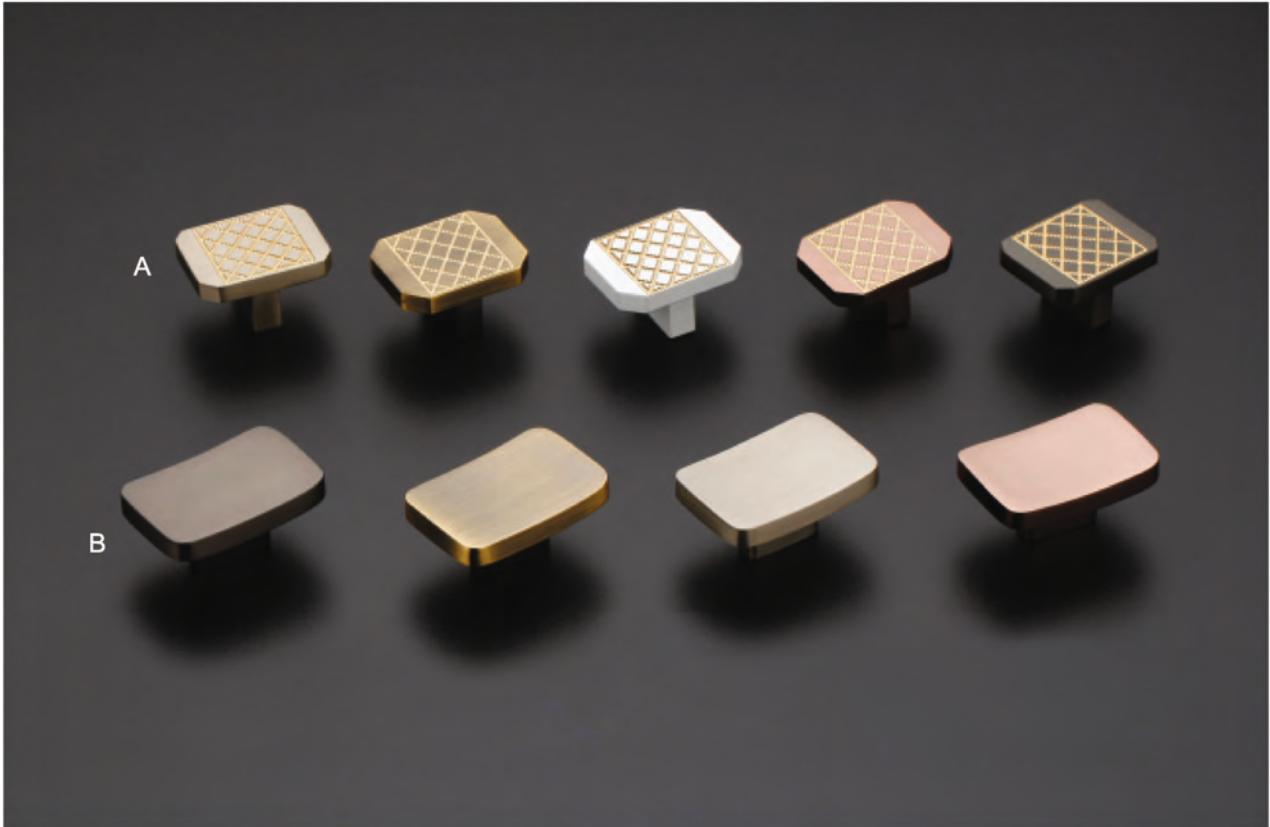

Pull & Glass Door Handle

D-8003

Finish :
Antique Brass, Matt SS,
Graphite Black, CP, Rose Gold

Size :
152mm (Round A,B,C,D)
300mm (Round A,B,C,D)

D-8004

Finish :
Antique Brass, Matt SS,
Graphite Black, CP, Rose Gold

Size :
152mm (Round A,B,C,D)
300mm (Round A,B,C,D)

D-8005

Finish :
Antique Brass, Matt SS,
Graphite Black, CP, Rose Gold

Size :
152mm (Round)
300mm (Round)

D-9001

Finish :
Antique Brass, Matt SS,
Graphite Black, CP, Rose Gold

Size :
10", 12"

Knob

D-9002

Finish :
Antique Brass, Matt SS,
Graphite Black, CP, Rose Gold

Size :
1.25" (A, B)

D-9003

Finish :
Antique Brass, Matt SS,
Graphite Black, CP, Rose Gold

Size :
1" (A, B, C)