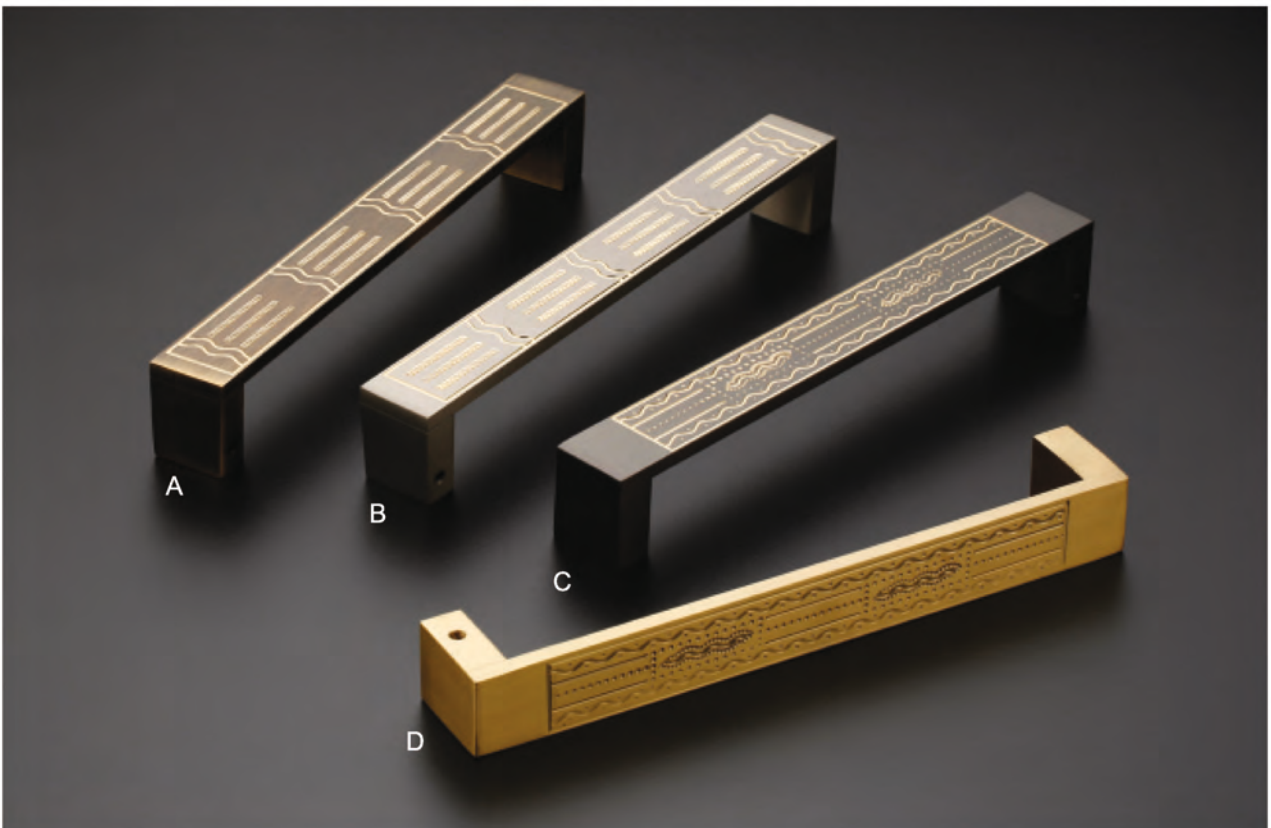

D-22

Finish :
Antique Brass, Matt SS,
Graphite Black, CP, Rose Gold

Size :
8" , 10" , 12" , 16" , 18" , 24"
(32mm)

D-28

Finish :
Antique Brass, Matt SS,
Graphite Black, CP, Rose Gold

Size :
8" , 10" , 12" , 16" , 18" , 24"
(32mm)