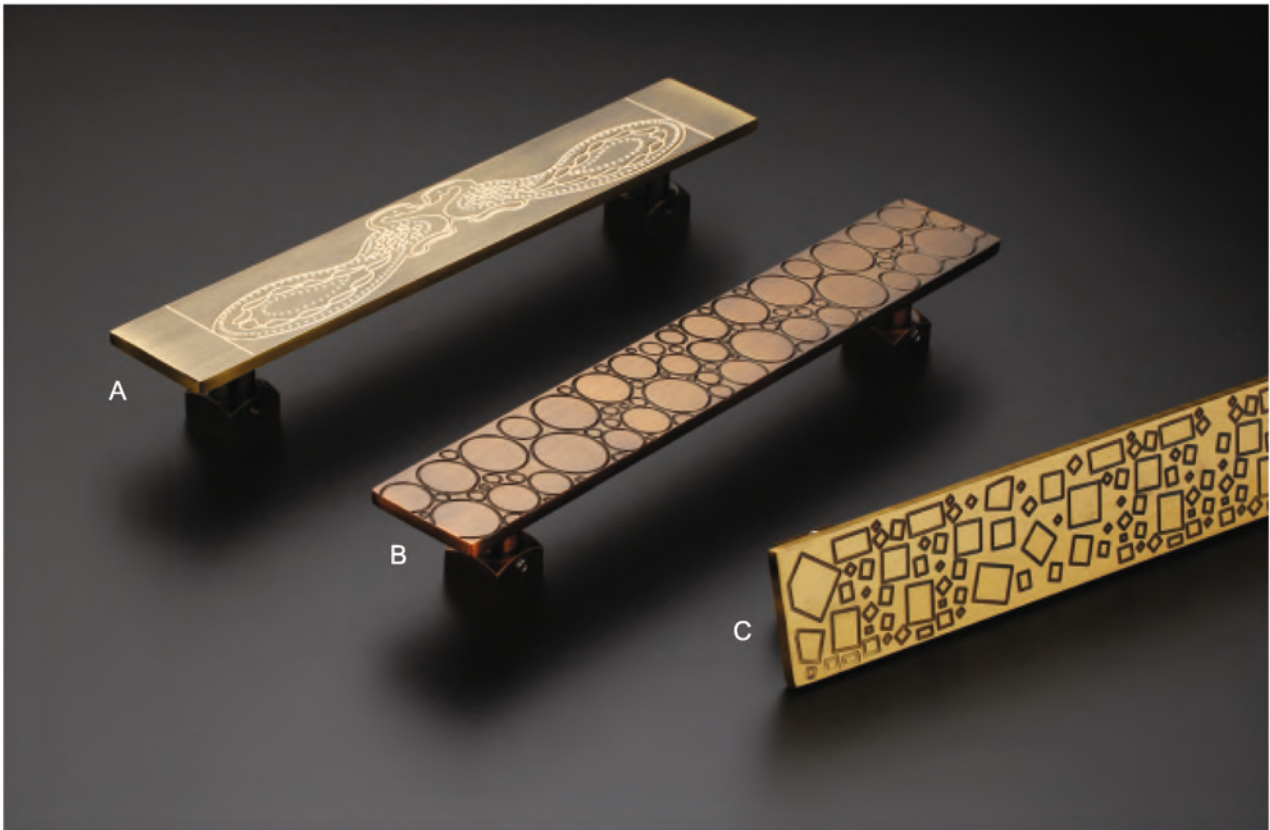

D-501

Finish :
Antique Brass, Matt SS,
Graphite Black, CP, Rose Gold

Size :
12", 16", 18", 24"
(50mm)

D-502

Finish :
Antique Brass, Matt SS,
Graphite Black, CP, Rose Gold

Size :
12", 16", 18", 24"
(50mm)

Pull Handle

D-503

Finish :
Antique Brass, Matt SS,
Graphite Black, CP, Rose Gold

Size :
12", 16", 18", 24"
(50mm)

D-504

Finish :
Antique Brass, Matt SS,
Graphite Black, CP, Rose Gold

Size :
12", 16", 18", 24"
(50mm)

D-505