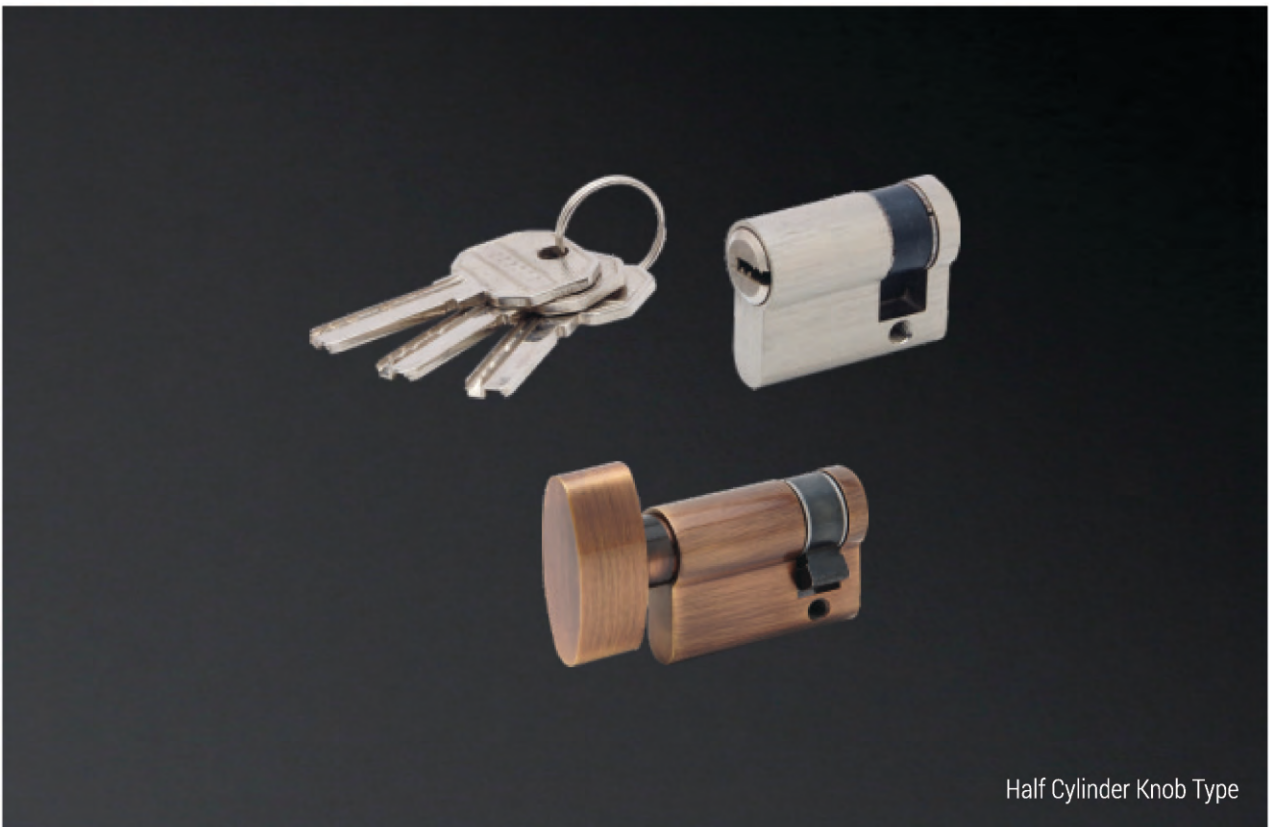

Size :
60mm, 70mm, 80mm, 90mm

Pin Cylinder

Both Side Key Cylinder (2ck)

Cylinder BSK

Finish :
Antique, SS, Rose Gold
Graphite Black

Size :
60mm, 70mm, 80mm, 90mm

Half Cylinder Knob Type

Half Cylinder

Finish :
Antique, SS, Rose Gold
Graphite Black

Size :
45mm Half Cylinder Knob Type, 45mm Half Cylinder Key Type

Lock Body

Lock Body

**Lock
Body**

Finish :
SS

Size :
45 x 85, 60 x 85

Coin Type Bathroom

**Lock
Body**

Finish :
Antique, SS, Rose Gold
Graphite Black

Size :
45 x 85, 60 x 85

Both Side Key Cylinder (2ck)

Roller Body

Finish :
Antique, SS
Black

Size :
60 x 85

Dead Lock 3 Bullet 50mm