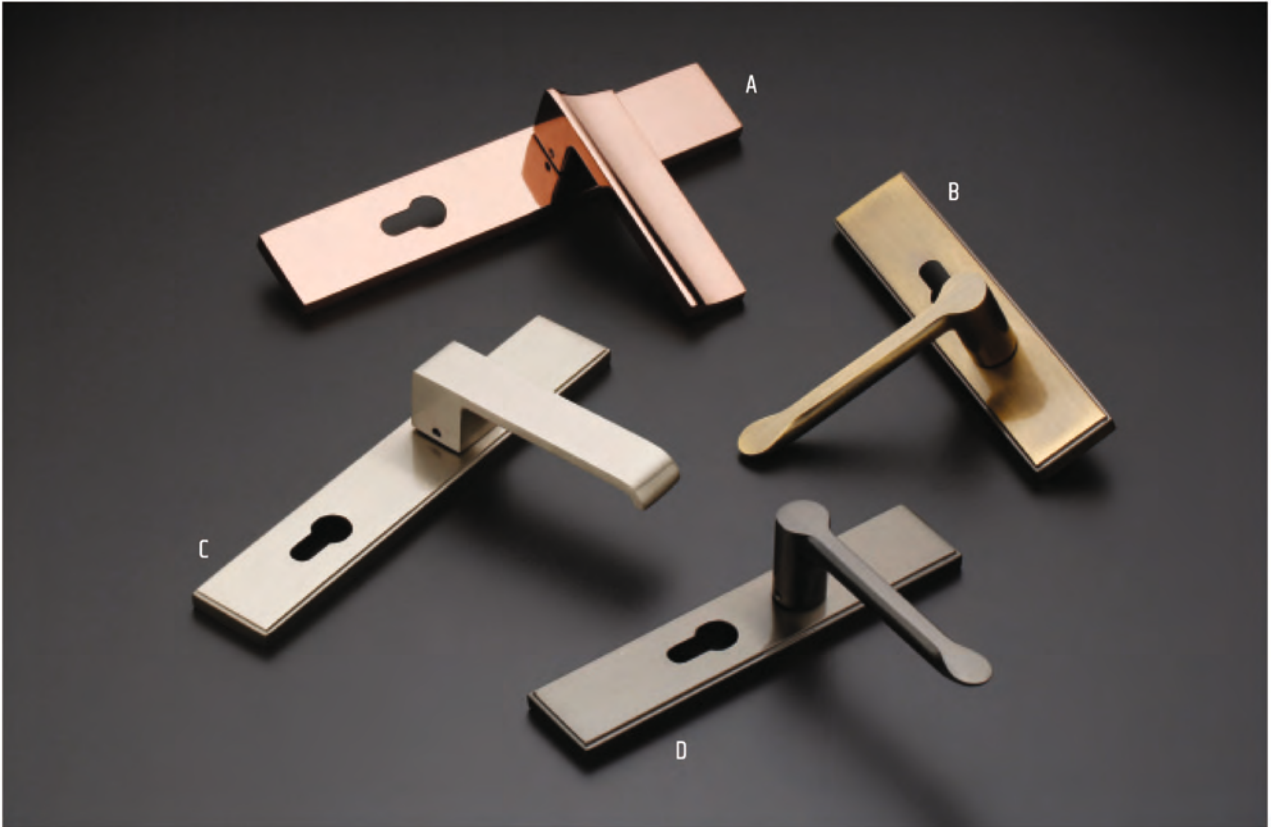

Mortise Handle

D-1038

Finish :
Antique Brass, Matt SS,
Graphite Black, CP, Rose Gold

Size :
8", 10"