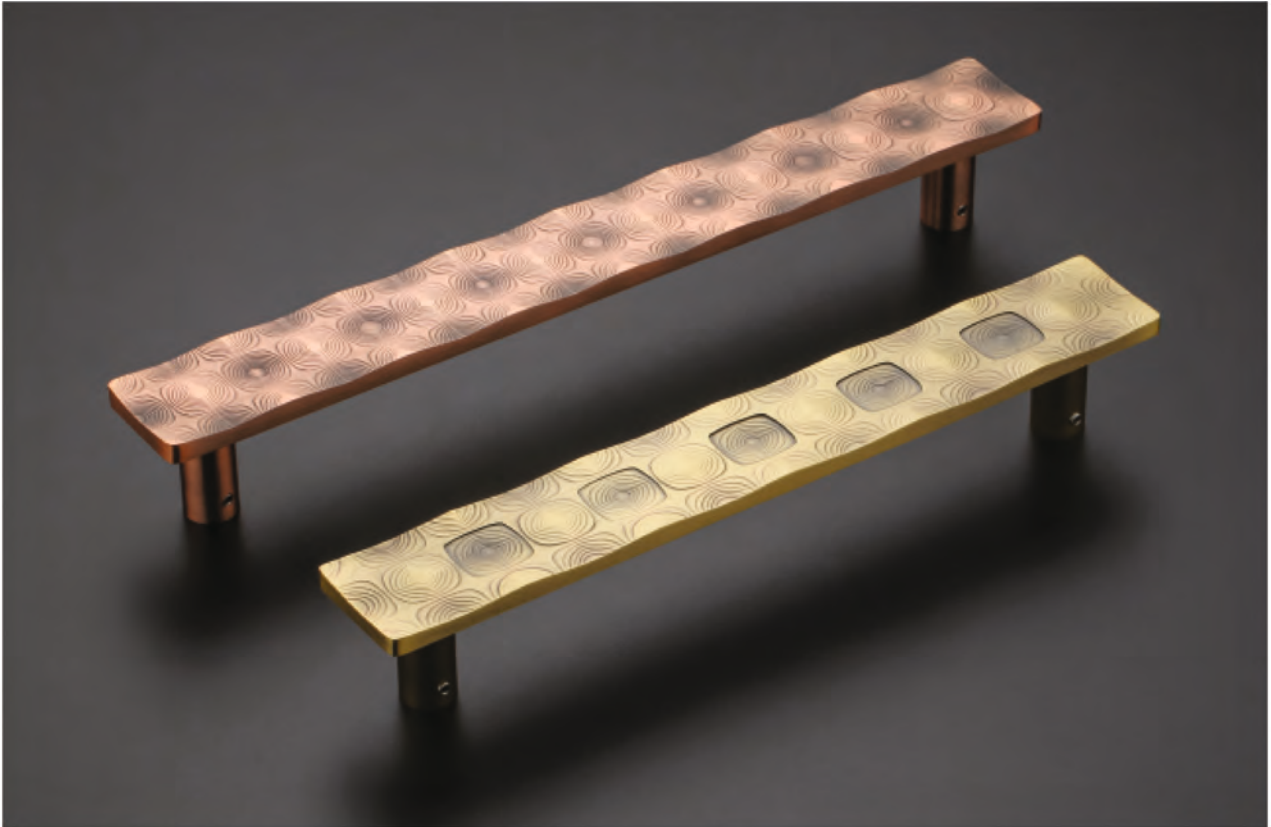

D-509

Finish :
Antique Brass, Matt SS,
Graphite Black, CP, Rose Gold

Size :
12", 16", 18", 24"
(50mm)