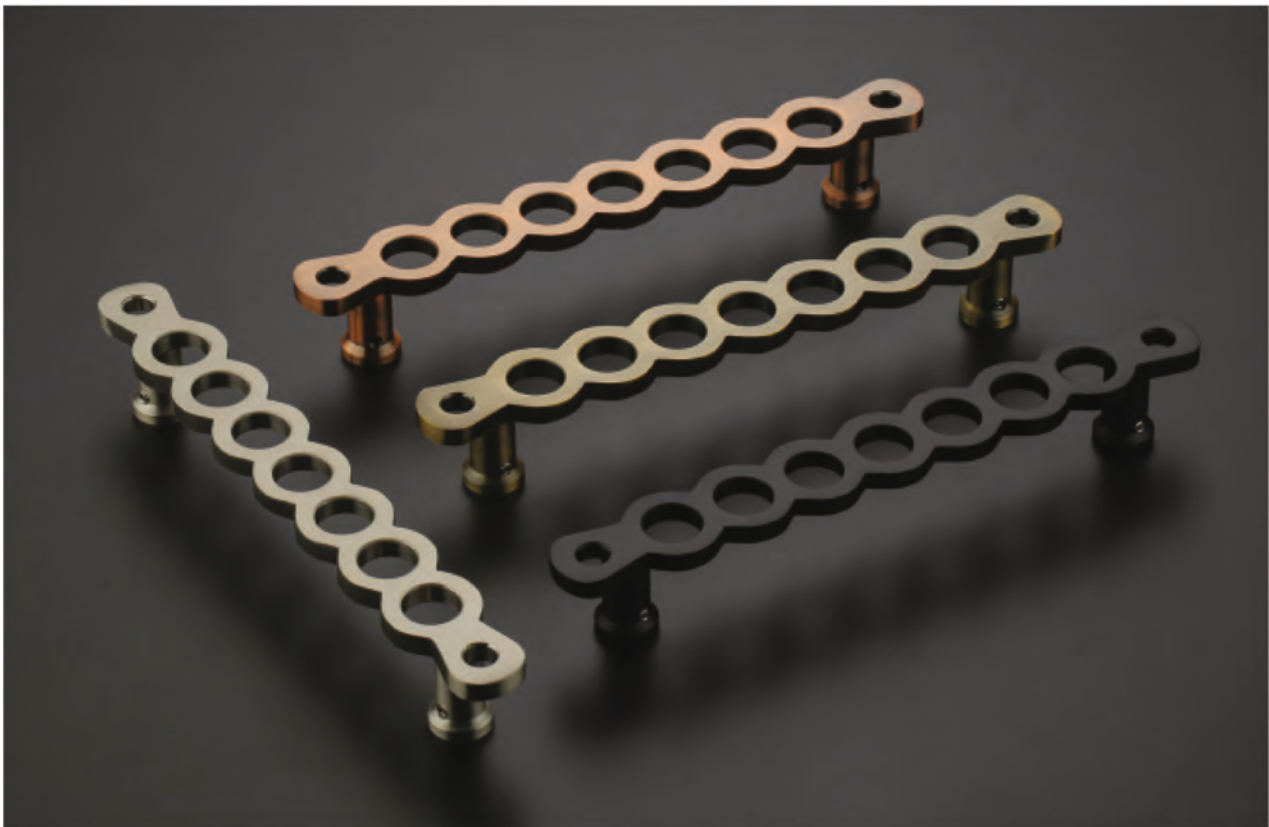

D-31

Finish :
Antique Brass, Matt SS,
Graphite Black, CP, Rose Gold

Size :
8" , 10" , 12" , 16" , 18" , 24"
(38mm)

Pull Handle

D-32

Finish :
Antique Brass, Matt SS,
Graphite Black, CP, Rose Gold

Size :
10", 12", 16", 18", 24"
(38mm)