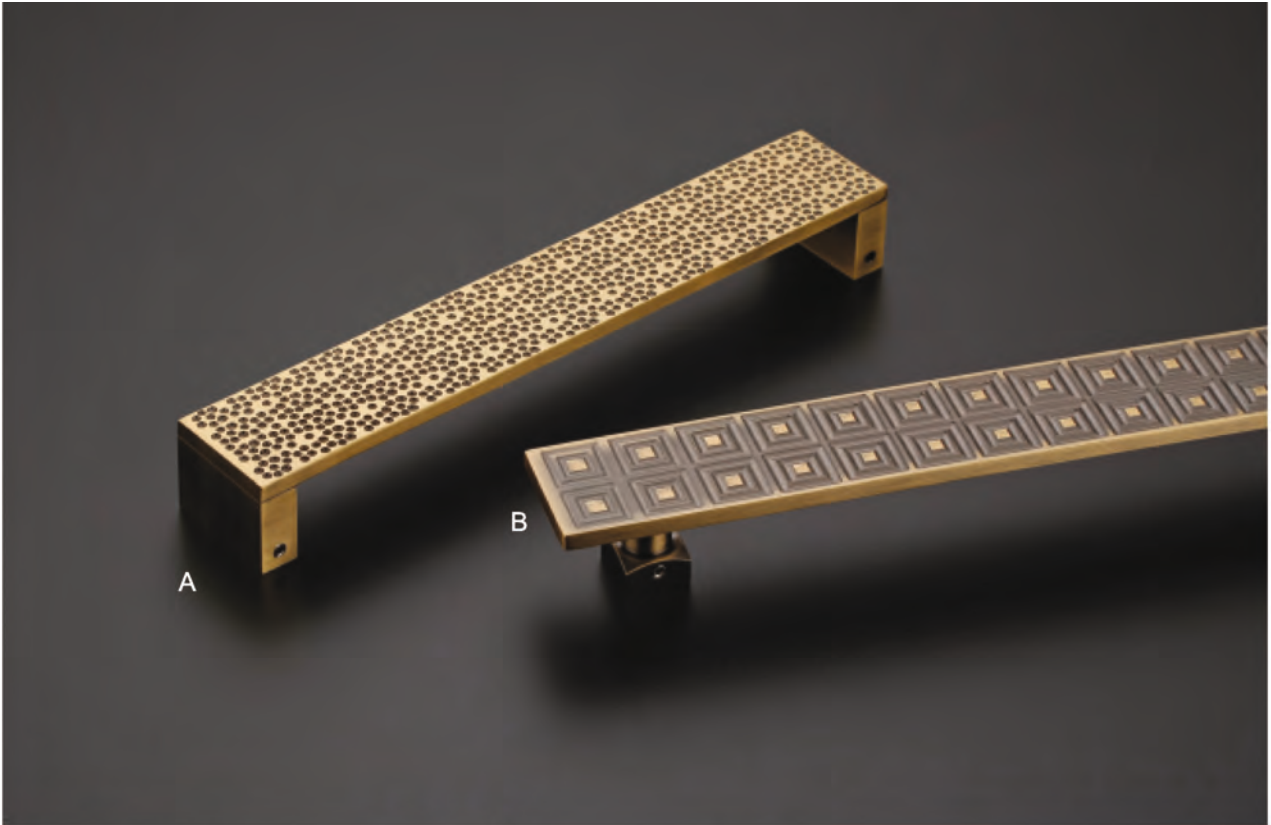

D-505

Finish :
Antique Brass, Matt SS,
Graphite Black, CP, Rose Gold

Size :
12", 16", 18", 24"
(50mm)