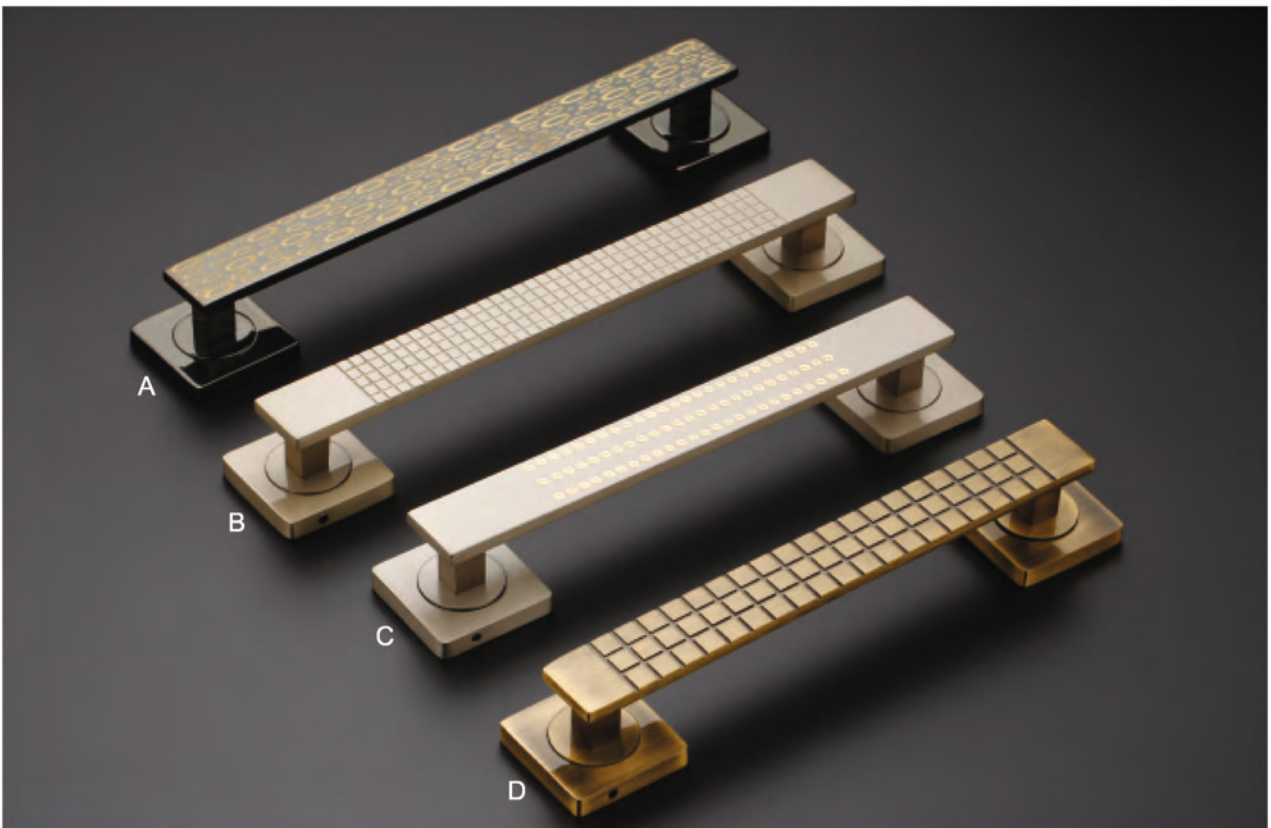

D-16

Finish :
Antique Brass, Matt SS,
Graphite Black, CP, Rose Gold

Size :
12", 16", 18", 24", 36"

D-23

Finish :
Antique Brass, Matt SS,
Graphite Black, CP, Rose Gold

Size :
8" , 10" , 12" , 16" , 18" , 24"
(32mm)

D-24

Finish :
Antique Brass, Matt SS,
Graphite Black, CP, Rose Gold

Size :
8" , 10" , 12" , 16" , 18" , 24"
(32mm)

Pull Handle

D-21

Finish :
Antique Brass, Matt SS,
Graphite Black, CP, Rose Gold

Size :
8" , 10" , 12" , 16" , 18" , 24"
(32mm)