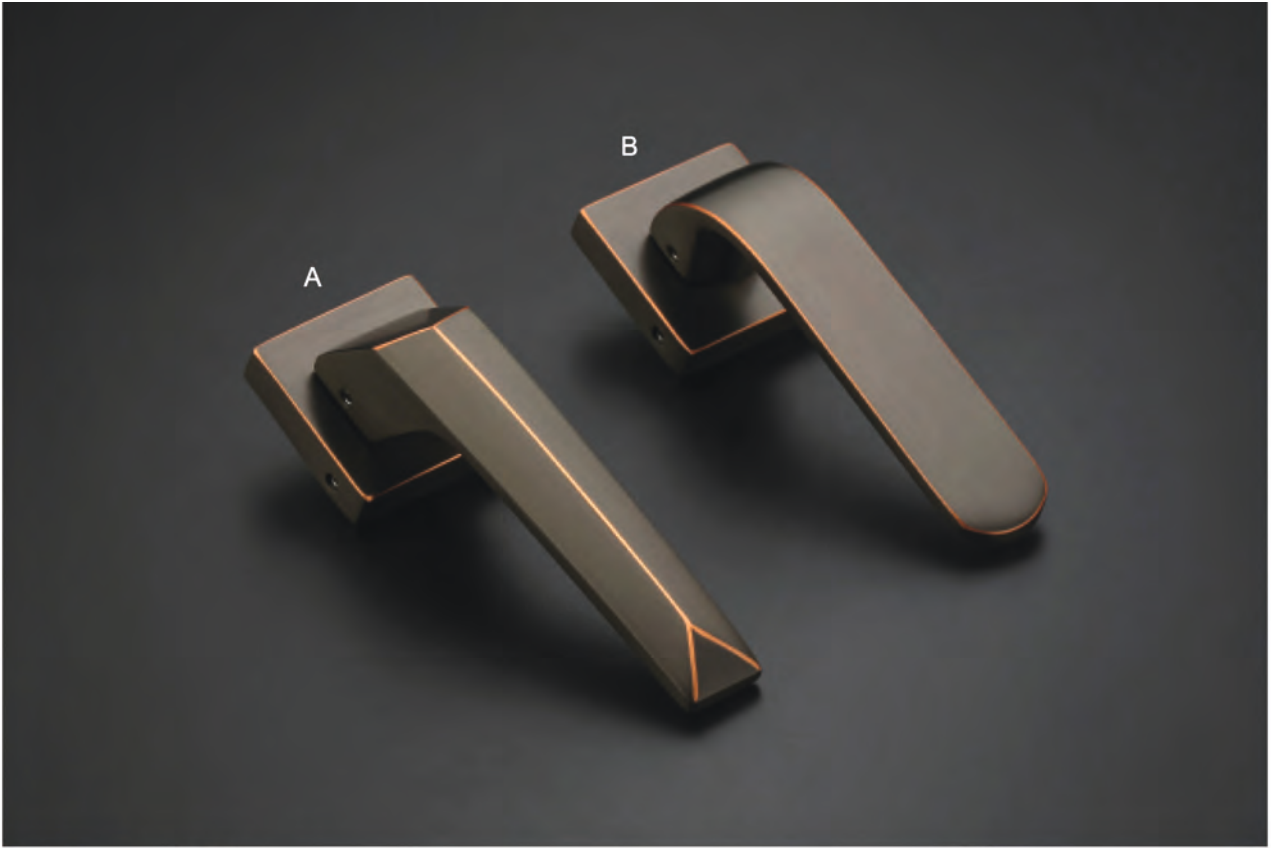

D-1061

Finish :
Antique Brass, Matt SS,
Graphite Black, CP, Rose Gold

D-1062

Finish :
Antique Brass, Matt SS,
Graphite Black, CP, Rose Gold

AVAILABLE FINISHES

creative **Design**
Stylish Concept

If you need something a little bit different; something deluxe, exclusive and truly beautiful, then we have it right here for you ! Amazing design, ultra high specification and genuinely top quality materials set our furniture apart from the rest, this is hardware fittings at its best.