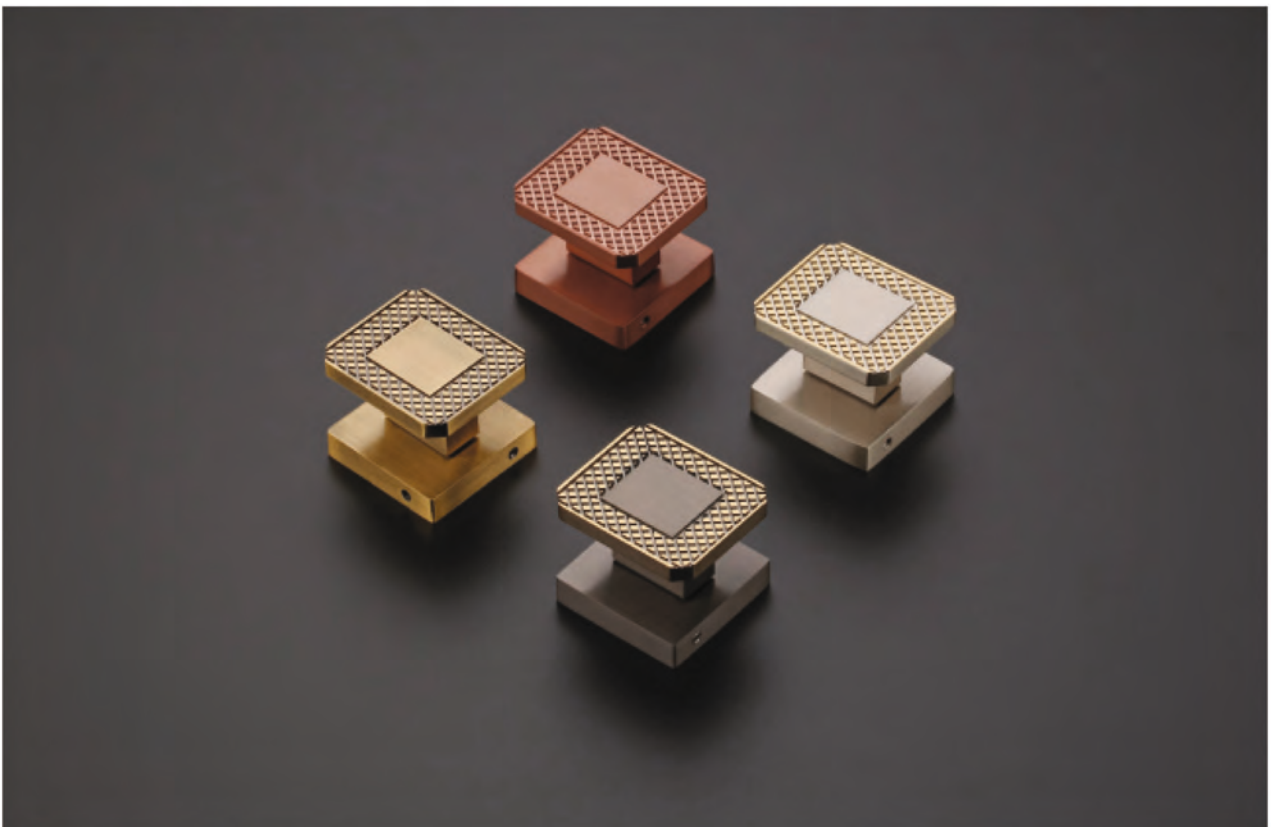

D-1047

Finish :
Antique Brass, Matt SS,
Graphite Black, CP, Rose Gold