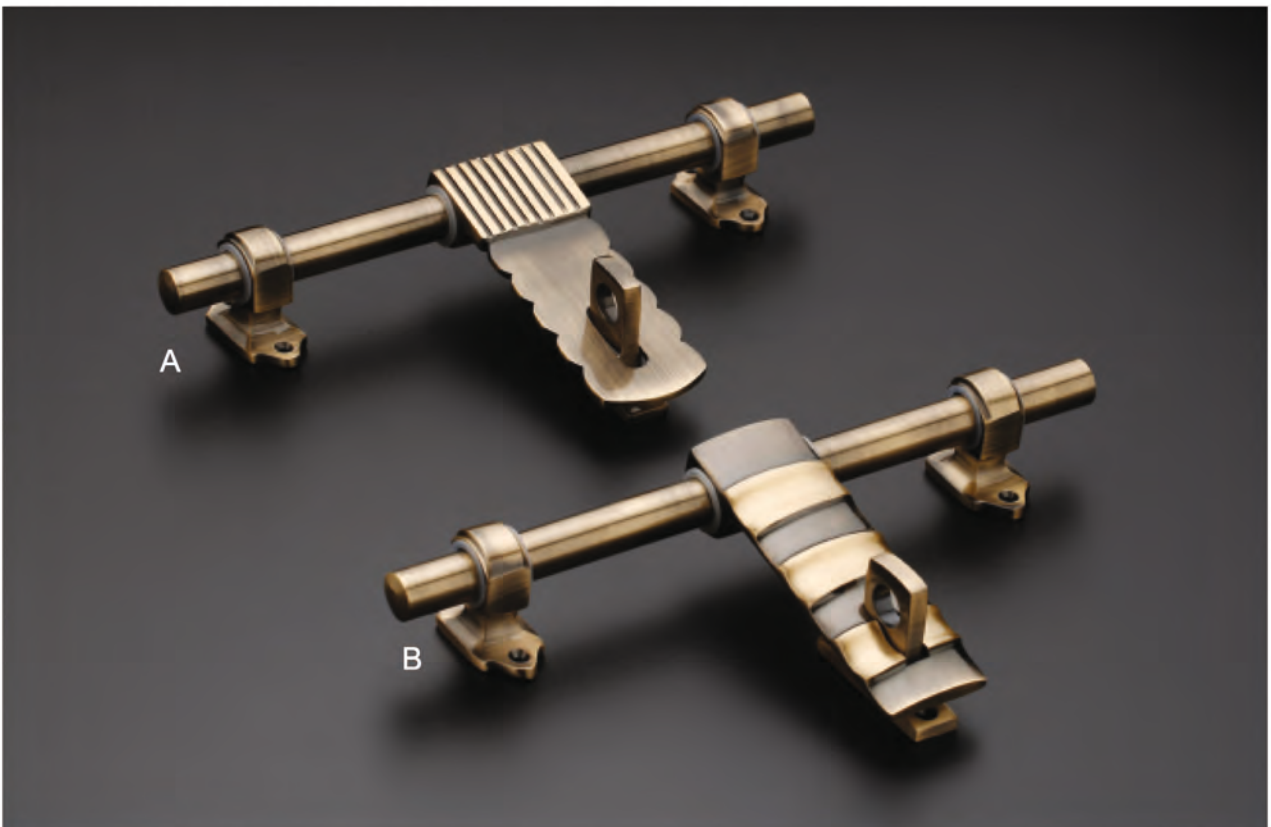

D-9001

Finish :
Antique Brass, Matt SS,
Graphite Black, CP, Rose Gold

Size :
10", 12"