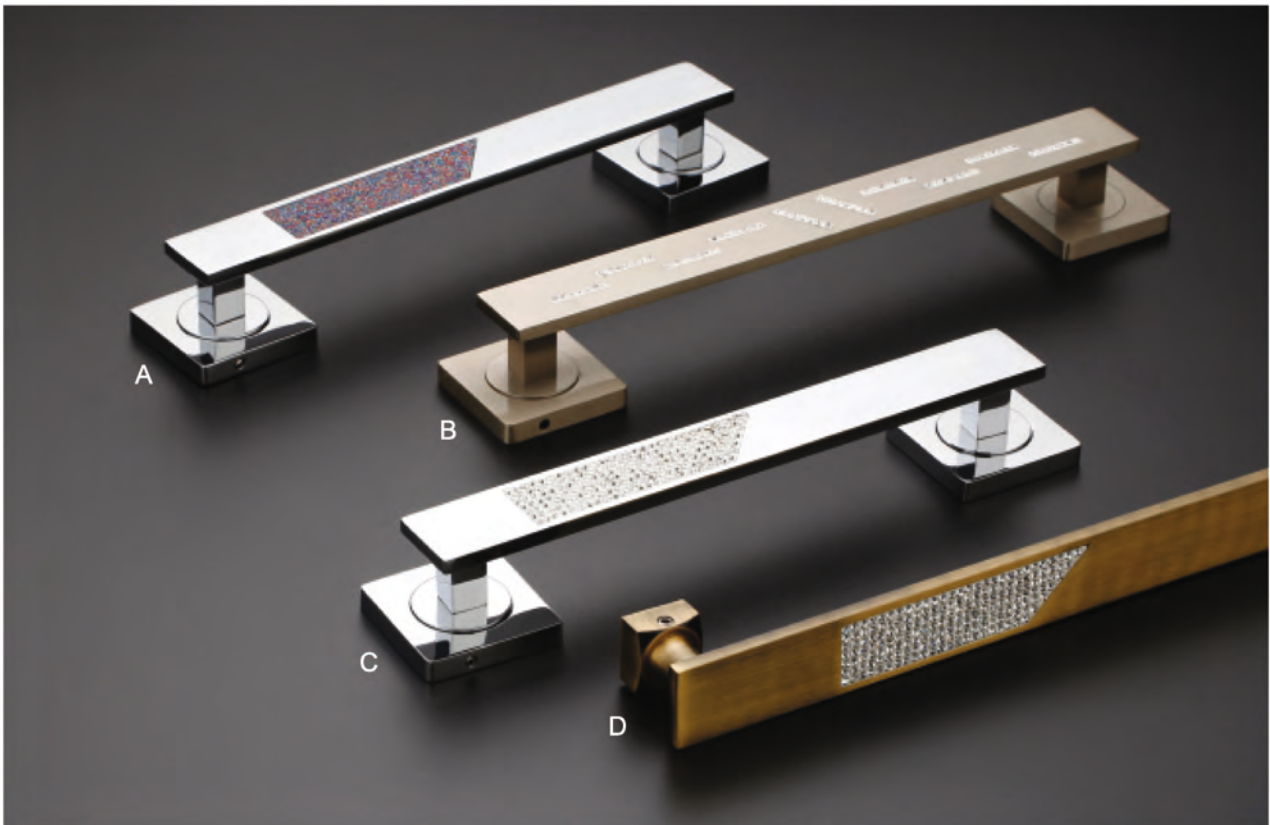

D-29

Finish :
Antique Brass, Matt SS,
Graphite Black, CP, Rose Gold

Size :
8" , 10" , 12" , 16" , 18" , 24"
(32mm)

Pull Handle

D-25

Finish :
Antique Brass, Matt SS,
Graphite Black, CP, Rose Gold

Size :
8", 10", 12", 16", 18", 24"
(32mm)