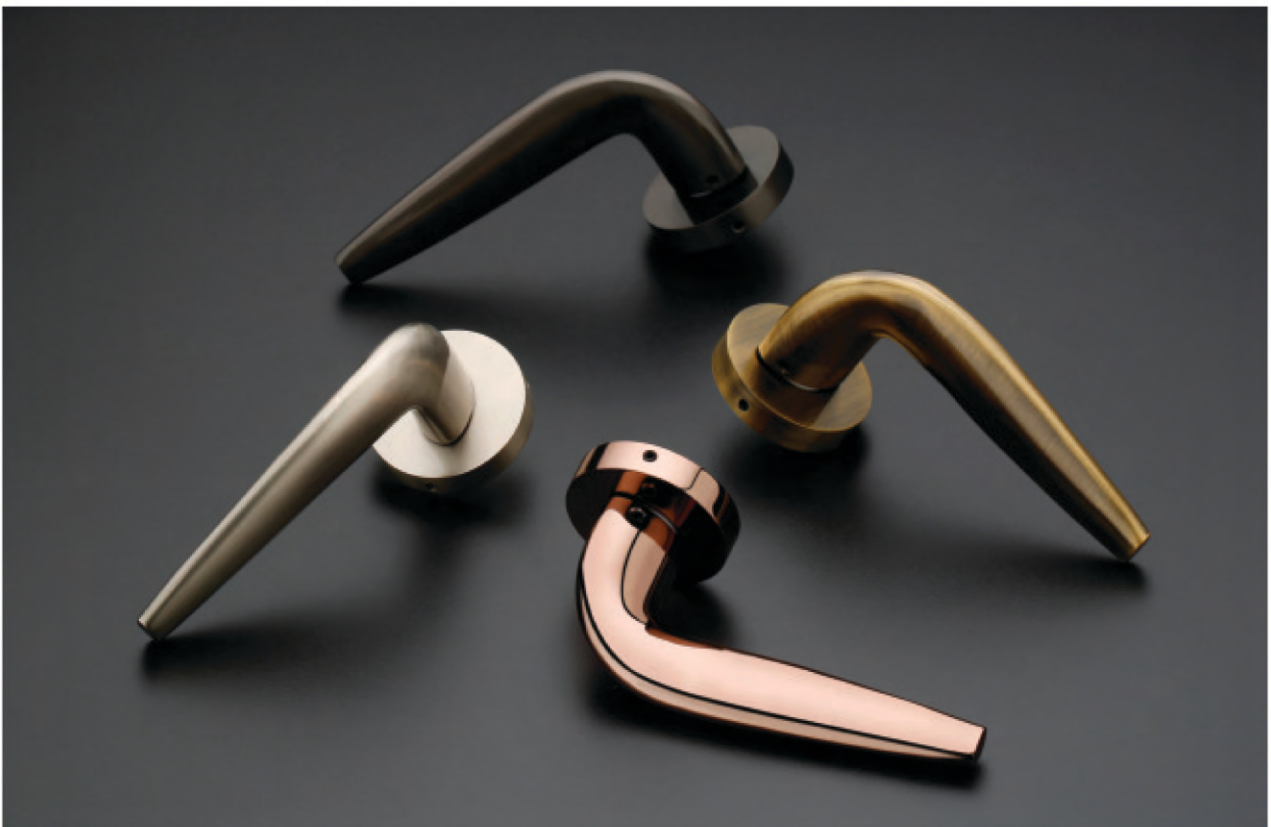

D-1027

Finish :
Antique Brass, Matt SS,
Graphite Black, CP, Rose Gold