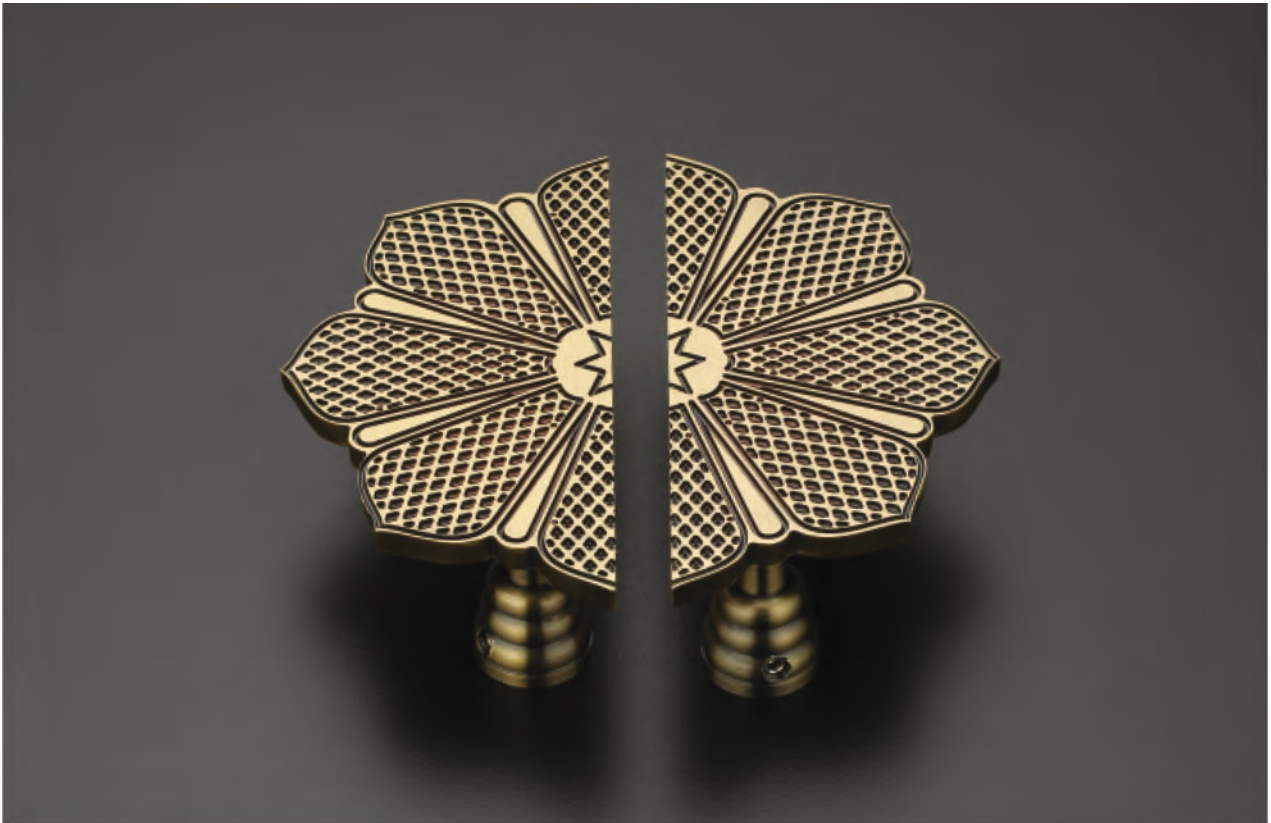

D-8005

Finish :
Antique Brass, Matt SS,
Graphite Black, CP, Rose Gold

Size :
152mm (Round)
300mm (Round)