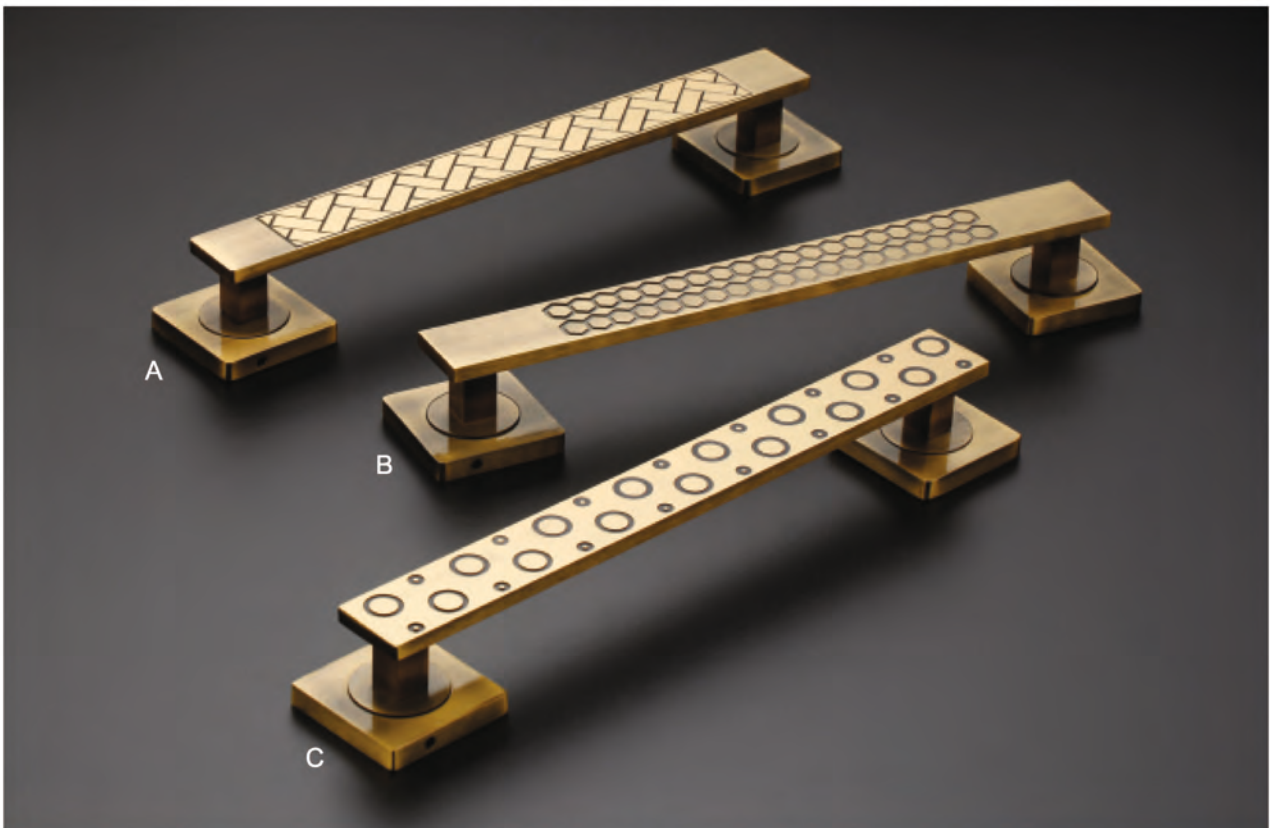

D-24

Finish :
Antique Brass, Matt SS,
Graphite Black, CP, Rose Gold

Size :
8" , 10" , 12" , 16" , 18" , 24"
(32mm)

Pull Handle

D-21

Finish :
Antique Brass, Matt SS,
Graphite Black, CP, Rose Gold

Size :
8" , 10" , 12" , 16" , 18" , 24"
(32mm)