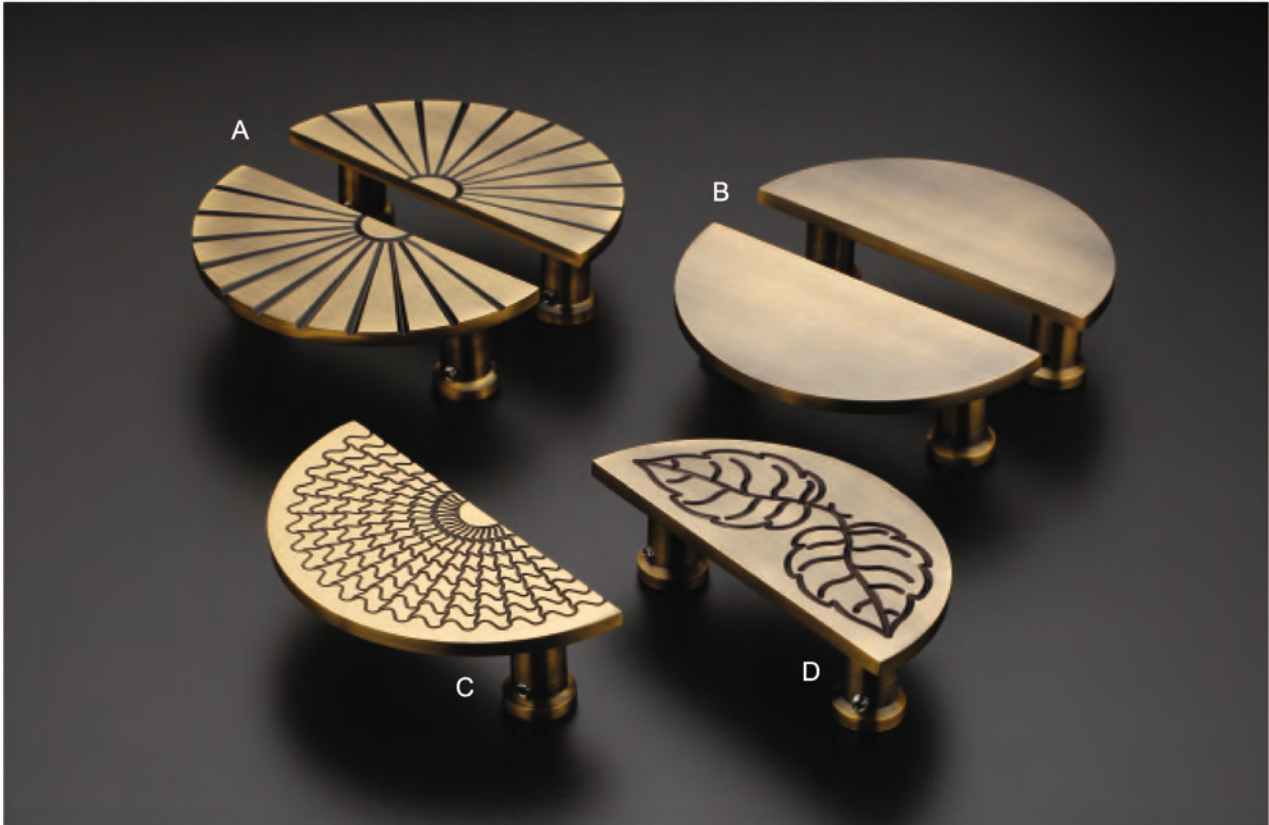

Size :
96mm, 160mm, 224mm, 288mm

D-616

Finish :
Antique Brass, Matt SS,
Graphite Black, CP, Rose Gold

Size :
8", 12", 18", 24", 36", 48"

Pull Handle
A Sleek Squared Profile
Upper Design With a Curved Inner
With Larger Legs For Stiff Bolting.

D-8001

Finish :
Antique Brass, Matt SS,
Graphite Black, CP, Rose Gold

Size :
152mm (Round A,B,C,D)
300mm (Round A,B,C,D)

D-8002

Finish :
Antique Brass, Matt SS,
Graphite Black, CP, Rose Gold

Size :
152mm (Round A,B,C,D)
300mm (Round A,B,C,D)

Pull & Glass Door Handle

D-8003

Finish :
Antique Brass, Matt SS,
Graphite Black, CP, Rose Gold

Size :
152mm (Round A,B,C,D)
300mm (Round A,B,C,D)

D-8004

Finish :
Antique Brass, Matt SS,
Graphite Black, CP, Rose Gold