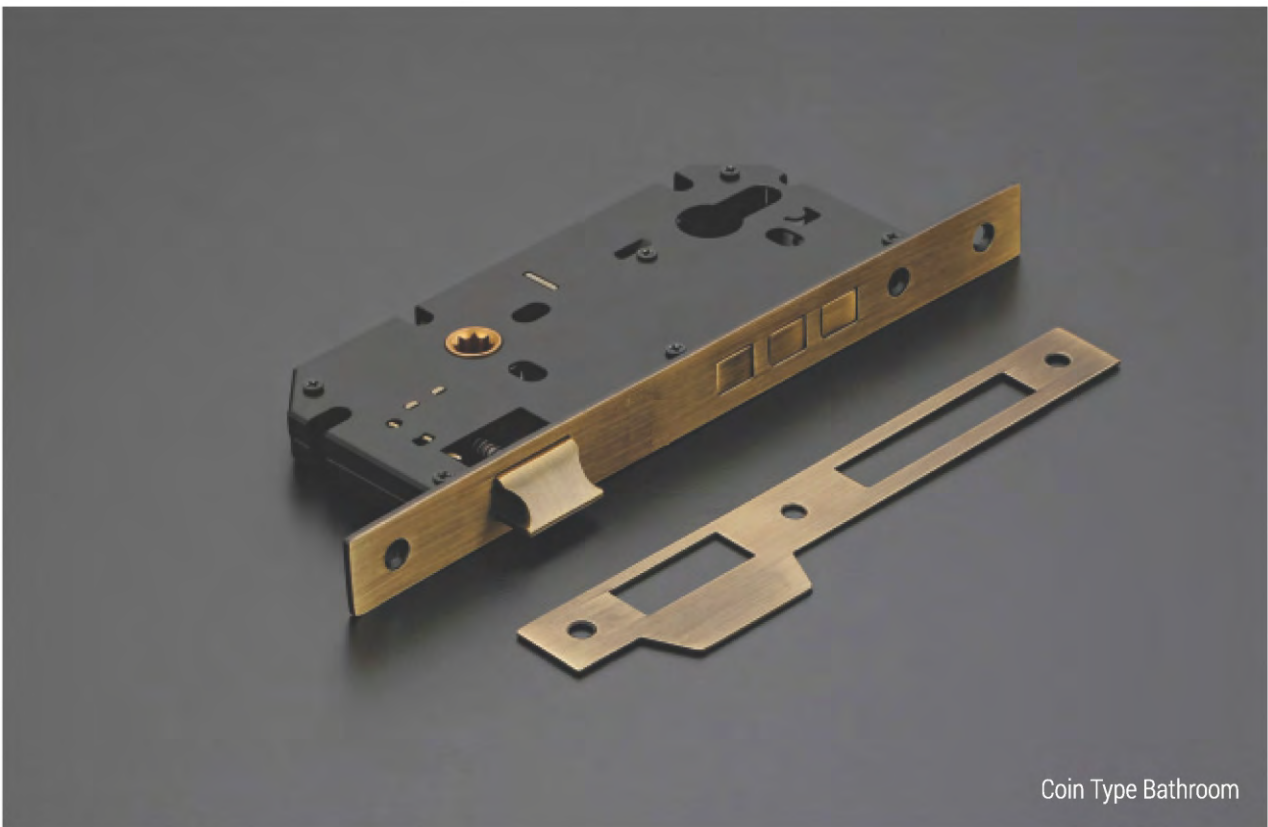

Size :
60mm, 70mm, 80mm, 90mm

Pin Cylinder

Both Side Key Cylinder (2ck)

Cylinder BSK

Finish :
Antique, SS, Rose Gold
Graphite Black

Size :
60mm, 70mm, 80mm, 90mm

Half Cylinder Knob Type

Half Cylinder

Finish :
Antique, SS, Rose Gold
Graphite Black

Size :
45mm Half Cylinder Knob Type, 45mm Half Cylinder Key Type

Lock Body

Lock Body

**Lock
Body**

Finish :
SS

Size :
45 x 85, 60 x 85

Coin Type Bathroom

**Lock
Body**

Finish :
Antique, SS, Rose Gold
Graphite Black

Size :
45 x 85, 60 x 85

Both Side Key Cylinder (2ck)

Roller Body

Finish :
Antique, SS
Black

Size :
60 x 85

Dead Lock 3 Bullet 50mm