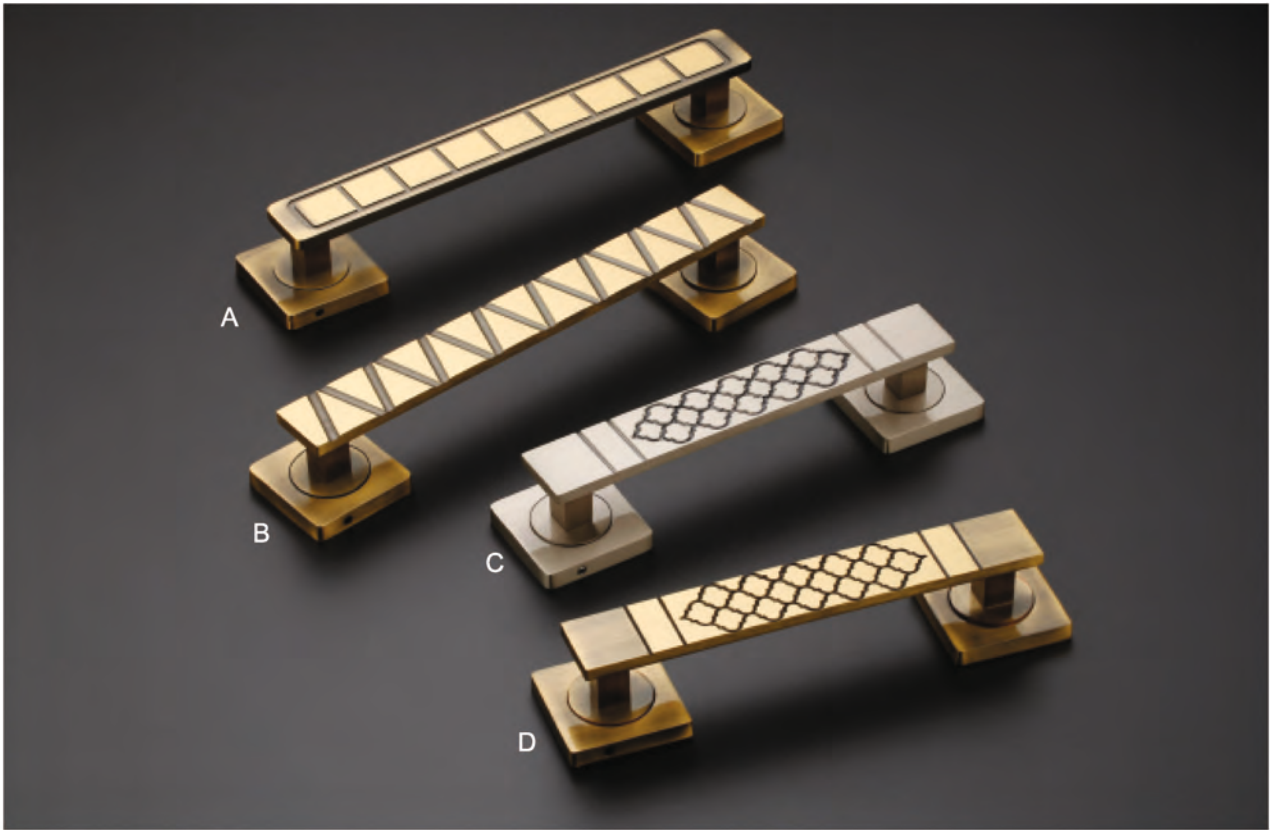

D-16

Finish :
Antique Brass, Matt SS,
Graphite Black, CP, Rose Gold

Size :
12", 16", 18", 24", 36"

D-23

Finish :
Antique Brass, Matt SS,
Graphite Black, CP, Rose Gold

Size :
8" , 10" , 12" , 16" , 18" , 24"
(32mm)

D-24

Finish :
Antique Brass, Matt SS,
Graphite Black, CP, Rose Gold

Size :
8" , 10" , 12" , 16" , 18" , 24"
(32mm)

Pull Handle

D-21

Finish :
Antique Brass, Matt SS,
Graphite Black, CP, Rose Gold

Size :
8" , 10" , 12" , 16" , 18" , 24"
(32mm)