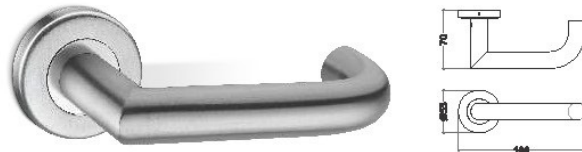

AMH-04
Mortise handle 22mm round pipe
Finish : Satin / Glossy
Material : Stainless steel 304 grade
(Also available in plate type mortise)