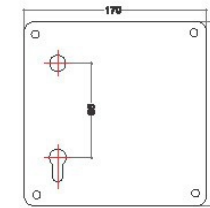

AMH-04-P
Mortise handle with plate
Finish : Satin / Glossy
Material : Stainless steel 304 grade