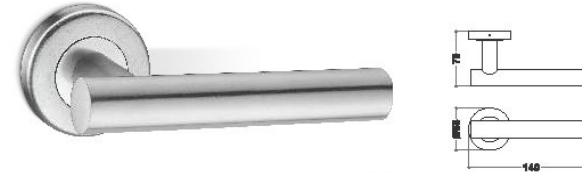

AMH-30
Mortise handle 22mm round pipe
Finish : Satin / Glossy
Material : Stainless steel 304 grade
(Also available in plate type mortise)