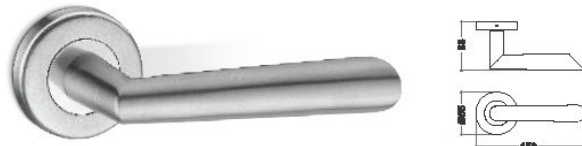

AMH-36
Mortise handle solid casted
Finish : Satin / Glossy
Material : Stainless steel 304 grade
(Also available in plate type mortise)