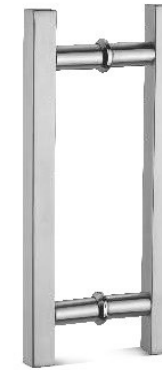

APH-14
Glass door handle
□ 20mm / □ 25mm pipe
Finish : Satin / Combi
Material : Stainless steel 304 grade