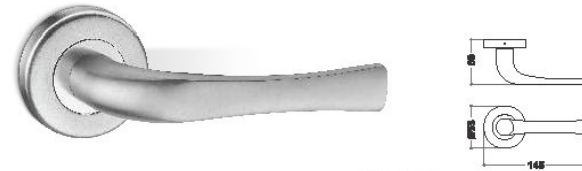

AMH-37
Mortise handle solid casted
Finish : Satin / Glossy
Material : Stainless steel 304 grade
(Also available in plate type mortise)