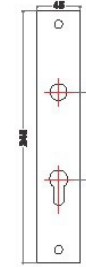

AMH-03-P
Mortise handle with plate
Finish : Satin / Glossy
Material : Stainless steel 304 grade