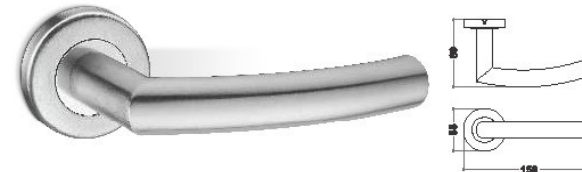

AMH-31
Mortise handle 22mm round pipe
Finish : Satin / Glossy
Material : Stainless steel 304 grade
(Also available in plate type mortise)