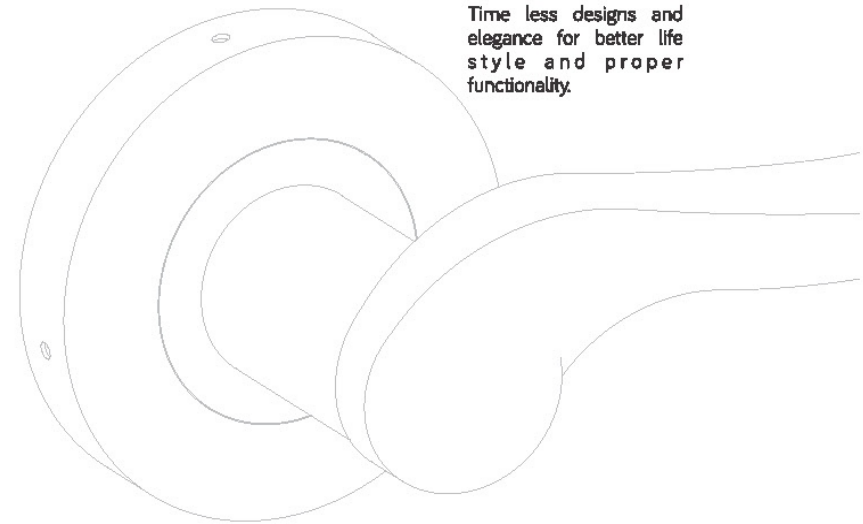

SS 304 MORTICE & PULL HANDLES

Manufacturing Relationships
Distributing Quality

Time less designs and
elegance for better life
style and proper
functionality.

MORTISE HANDLES

architectural
ardwar
FITTINGS

MORTISE
HANDLES