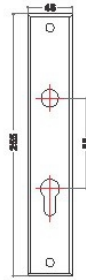

MORTISE
HANDLES

AMH-01-P
Mortise handle with plate solid casted
Finish : Satin / Glossy
Material : Stainless steel 304 grade