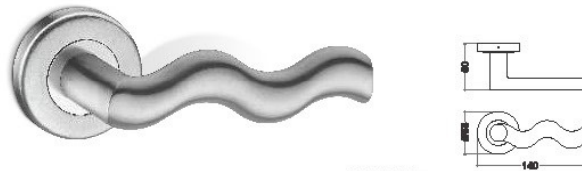

MORTISE
HANDLES

AMH-09
Mortise handle solid casted
Finish : Satin / Glossy
Material : Stainless steel 304 grade
(Also available in plate type mortise)