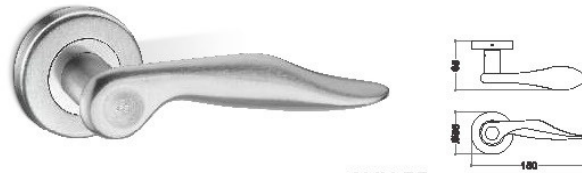

MORTISE
HANDLES

AMH-25
Mortise handle solid casted
Finish : Satin / Glossy
Material : Stainless steel 304 grade
(Also available in plate type mortise)