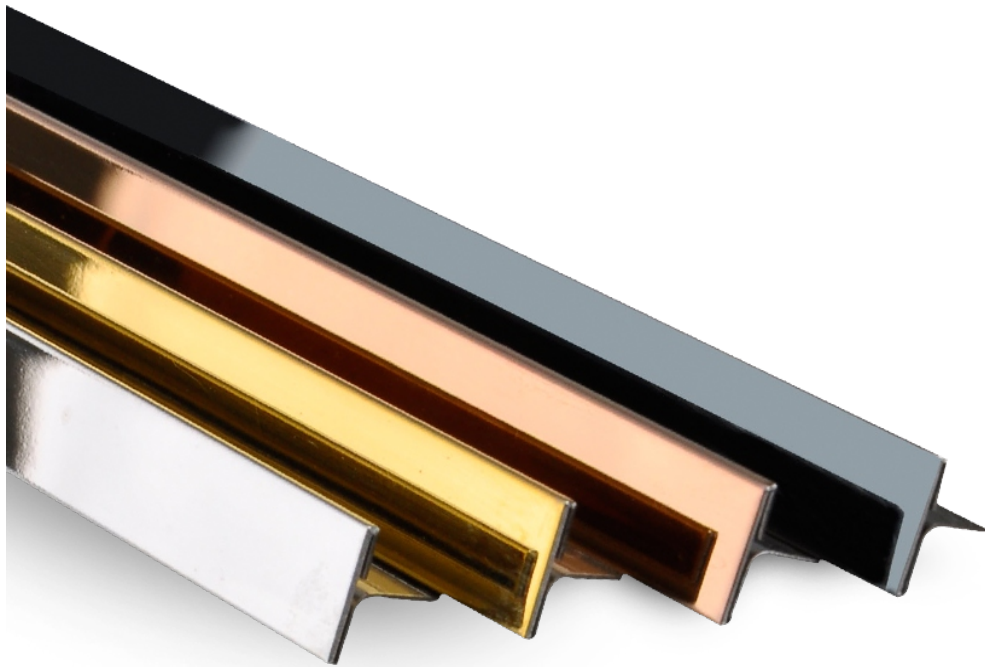

S.S DECORATIVE PROFILES

Manufacturing Relationships
Distributing Quality

FLAT STRIPS

LENGTH: 10 FEET (3048 MM)
THICKNESS: 0.8 MM
FINISHES: CP, GOLD, ROSE GOLD, BLACK,
SS, ANTIQUE, COPPER, BLUE.
SIZES: 6MM, 8MM, 10MM, 12MM,
15MM, 20MM, 25MM, 38MM.

L PROFILES

LENGTH: 10 FEET (3048 MM)
THICKNESS: 0.8 MM
FINISHES: CP, GOLD, ROSE GOLD, BLACK,
SS, ANTIQUE, COPPER, BLUE.
SIZES: 6X6MM, 8X8MM, 12X12MM,
20X20MM, 25X25MM.

FLAT SHEETS

LENGTH: 10 FEET (3048 MM)
THICKNESS: 0.8 MM
FINISHES: CP, GOLD, ROSE GOLD, BLACK,
SS, ANTIQUE, COPPER, BLUE.
SIZES: 8' x 4'

T PROFILES

LENGTH: 10 FEET (3048 MM)
THICKNESS: 0.8 MM
FINISHES: CP, GOLD, ROSE GOLD, BLACK,
SS, ANTIQUE, COPPER, BLUE.
SIZES: 6MM, 8MM, 10MM, 12MM,
15MM, 20MM, 25MM, 38MM.

U PROFILES

LENGTH:	10 FEET (3048 MM)
THICKNESS:	0.8 MM
FINISHES:	CP, GOLD, ROSE GOLD, BLACK, SS, ANTIQUE, COPPER, BLUE.
SIZES:	6X6X10MM, 8X8X10MM, 10X10X10MM, 12X12X12MM.