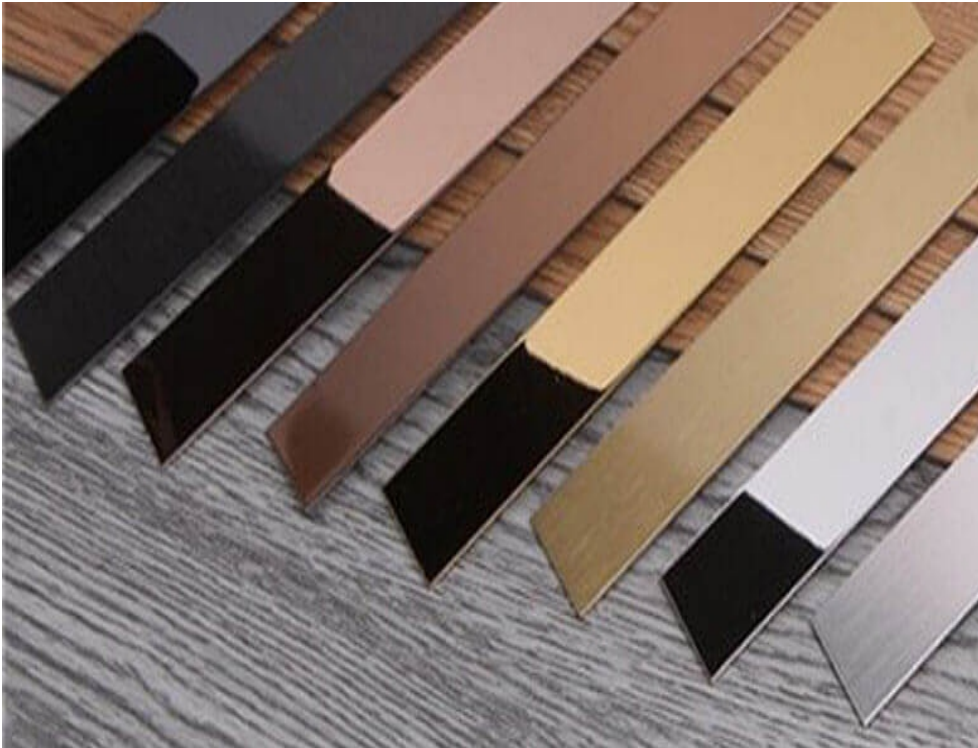

S.S DECORATIVE PROFILES

Manufacturing Relationships
Distributing Quality

FLAT STRIPS

LENGTH: 10 FEET (3048 MM)
THICKNESS: 0.8 MM
FINISHES: CP, GOLD, ROSE GOLD, BLACK,
SS, ANTIQUE, COPPER, BLUE.
SIZES: 6MM, 8MM, 10MM, 12MM,
15MM, 20MM, 25MM, 38MM.

L PROFILES

LENGTH: 10 FEET (3048 MM)
THICKNESS: 0.8 MM
FINISHES: CP, GOLD, ROSE GOLD, BLACK,
SS, ANTIQUE, COPPER, BLUE.
SIZES: 6X6MM, 8X8MM, 12X12MM,
20X20MM, 25X25MM.

FLAT SHEETS

LENGTH: 10 FEET (3048 MM)
THICKNESS: 0.8 MM
FINISHES: CP, GOLD, ROSE GOLD, BLACK,
SS, ANTIQUE, COPPER, BLUE.
SIZES: 8' x 4'

T PROFILES

LENGTH: 10 FEET (3048 MM)
THICKNESS: 0.8 MM
FINISHES: CP, GOLD, ROSE GOLD, BLACK,
SS, ANTIQUE, COPPER, BLUE.
SIZES: 6MM, 8MM, 10MM, 12MM,
15MM, 20MM, 25MM, 38MM.

U PROFILES

LENGTH:	10 FEET (3048 MM)
THICKNESS:	0.8 MM
FINISHES:	CP, GOLD, ROSE GOLD, BLACK, SS, ANTIQUE, COPPER, BLUE.
SIZES:	6X6X10MM, 8X8X10MM, 10X10X10MM, 12X12X12MM.