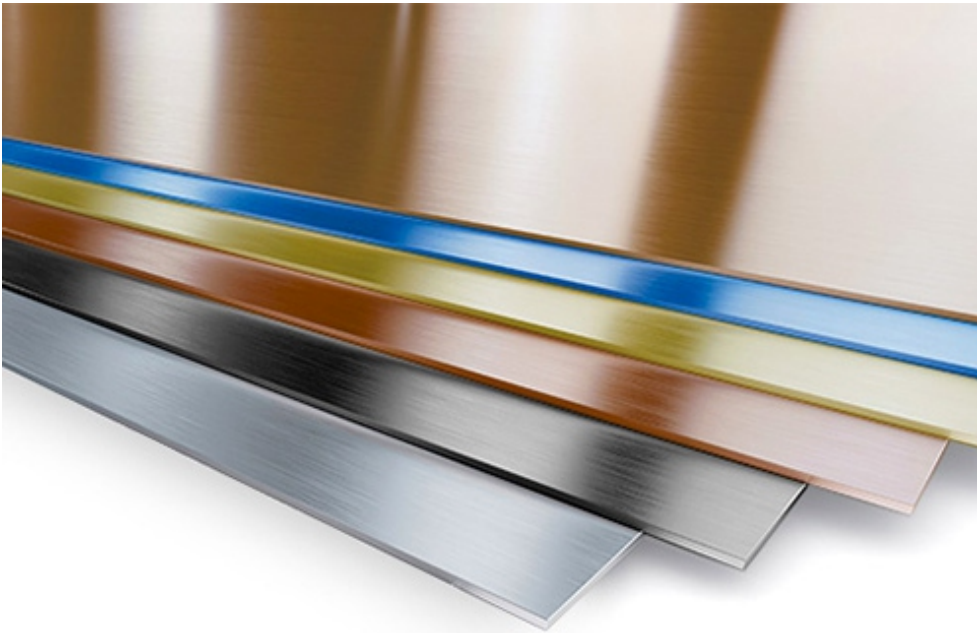

S.S DECORATIVE PROFILES

Manufacturing Relationships
Distributing Quality

FLAT STRIPS

LENGTH: 10 FEET (3048 MM)
THICKNESS: 0.8 MM
FINISHES: CP, GOLD, ROSE GOLD, BLACK,
SS, ANTIQUE, COPPER, BLUE.
SIZES: 6MM, 8MM, 10MM, 12MM,
15MM, 20MM, 25MM, 38MM.

L PROFILES

LENGTH: 10 FEET (3048 MM)
THICKNESS: 0.8 MM
FINISHES: CP, GOLD, ROSE GOLD, BLACK,
SS, ANTIQUE, COPPER, BLUE.
SIZES: 6X6MM, 8X8MM, 12X12MM,
20X20MM, 25X25MM.

FLAT SHEETS

LENGTH: 10 FEET (3048 MM)
THICKNESS: 0.8 MM
FINISHES: CP, GOLD, ROSE GOLD, BLACK,
SS, ANTIQUE, COPPER, BLUE.
SIZES: 8' x 4'

T PROFILES

LENGTH: 10 FEET (3048 MM)
THICKNESS: 0.8 MM
FINISHES: CP, GOLD, ROSE GOLD, BLACK,
SS, ANTIQUE, COPPER, BLUE.
SIZES: 6MM, 8MM, 10MM, 12MM,
15MM, 20MM, 25MM, 38MM.

U PROFILES

LENGTH:	10 FEET (3048 MM)
THICKNESS:	0.8 MM
FINISHES:	CP, GOLD, ROSE GOLD, BLACK, SS, ANTIQUE, COPPER, BLUE.
SIZES:	6X6X10MM, 8X8X10MM, 10X10X10MM, 12X12X12MM.