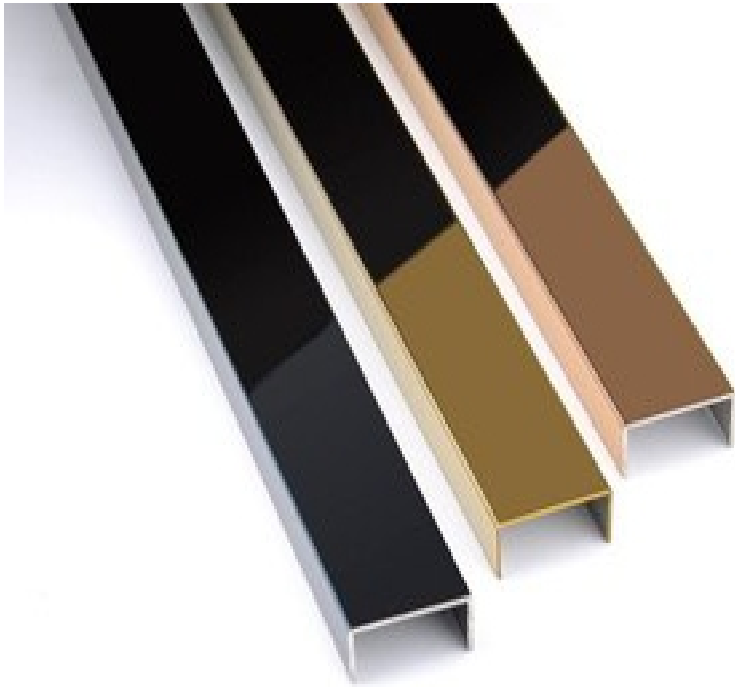

S.S DECORATIVE PROFILES

Manufacturing Relationships
Distributing Quality

FLAT STRIPS

LENGTH: 10 FEET (3048 MM)
THICKNESS: 0.8 MM
FINISHES: CP, GOLD, ROSE GOLD, BLACK,
SS, ANTIQUE, COPPER, BLUE.
SIZES: 6MM, 8MM, 10MM, 12MM,
15MM, 20MM, 25MM, 38MM.

L PROFILES

LENGTH: 10 FEET (3048 MM)
THICKNESS: 0.8 MM
FINISHES: CP, GOLD, ROSE GOLD, BLACK,
SS, ANTIQUE, COPPER, BLUE.
SIZES: 6X6MM, 8X8MM, 12X12MM,
20X20MM, 25X25MM.

FLAT SHEETS

LENGTH: 10 FEET (3048 MM)
THICKNESS: 0.8 MM
FINISHES: CP, GOLD, ROSE GOLD, BLACK,
SS, ANTIQUE, COPPER, BLUE.
SIZES: 8' x 4'

T PROFILES

LENGTH: 10 FEET (3048 MM)
THICKNESS: 0.8 MM
FINISHES: CP, GOLD, ROSE GOLD, BLACK,
SS, ANTIQUE, COPPER, BLUE.
SIZES: 6MM, 8MM, 10MM, 12MM,
15MM, 20MM, 25MM, 38MM.

U PROFILES

LENGTH:	10 FEET (3048 MM)
THICKNESS:	0.8 MM
FINISHES:	CP, GOLD, ROSE GOLD, BLACK, SS, ANTIQUE, COPPER, BLUE.
SIZES:	6X6X10MM, 8X8X10MM, 10X10X10MM, 12X12X12MM.